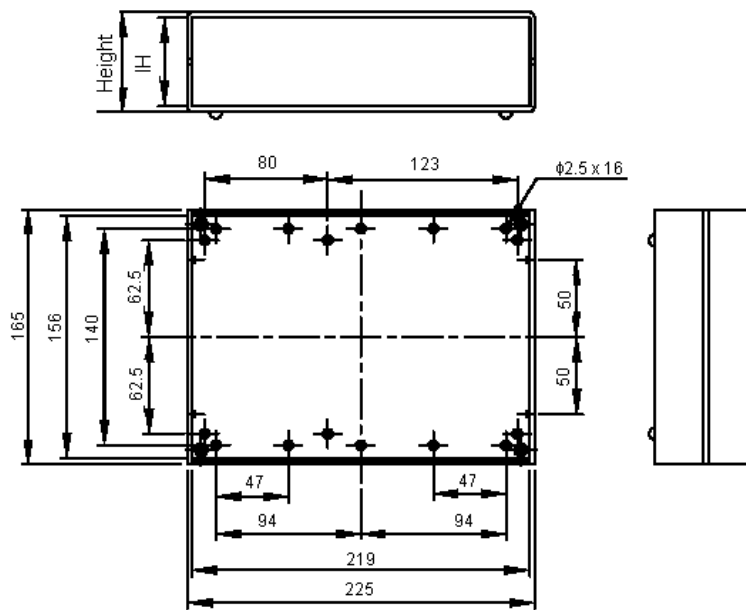

Desktop Cases

Specifications:

Enclosure Type : Instrument
 Enclosure Material : ABS
 Body Colour : Grey
 Panel : Black

Dimensions : Millimetres

Part Number Table

Description	Panel	Length	Width	Height	Inner Height (IH)	Part Number
Desktop Cases - ABS	Black	225	165	65	57	G748
				90	82	G749
	Aluminium			40	32	G747A
				65	57	G748A
				90	82	G749A