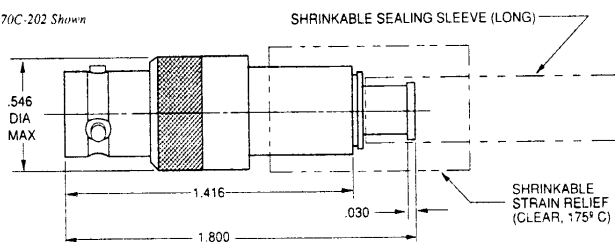

CJ70C-202 Shown

**CABLE JACK
TOOL CRIMP**

3-lug **CJ70C-**⚠
2-lug **CJ70CTL-**⚠
4-lug **CJ70CFL-**⚠
Threaded **CJ370C-**⚠

RIGHT ANGLE TRB ADAPTER

3-lug **ADRMF70**
TRB MALE TO FEMALE 2-lug **ADRMF70TL**
Threaded 4-lug **ADRMF370**
4-lug **ADRMF70FL**

**TRB COUPLING
ADAPTER
(BARREL CONNECTOR)**

3-lug **AD78**
2-lug **AD78TL**
4-lug **AD78FL**
Threaded **AD378**

⚠ - Refers to the cable group table on pages 68-88.