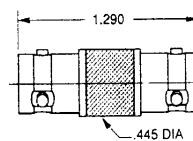

PLR74C-201 Shown

**RIGHT ANGLE CABLE PLUG
TOOL CRIMP**

2-lug **PLR74C-**⚠
3-lug **PLR75C-**⚠
4-lug **PLR75CFL-**⚠
Threaded **PLR375C-**⚠

For cable groups 201-223 only. Contact the factory for other cables.

CJ70C-202 Shown

**CABLE JACK
TOOL CRIMP**

3-lug **CJ70C-**⚠
2-lug **CJ70CTL-**⚠
4-lug **CJ70CFL-**⚠
Threaded **CJ370C-**⚠

RIGHT ANGLE TRB ADAPTER

3-lug **ADRMF70**
TRB MALE TO FEMALE 2-lug **ADRMF70TL**
Threaded 4-lug **ADRMF370**
4-lug **ADRMF70FL**

**TRB COUPLING
ADAPTER
(BARREL CONNECTOR)**

3-lug **AD78**
2-lug **AD78TL**
4-lug **AD78FL**
Threaded **AD378**

⚠ - Refers to the cable group table on pages 68-88.