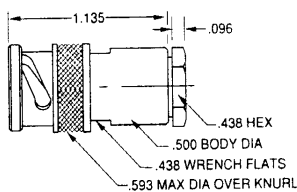

MINIATURE PLUGS & JACKS 70/370 SERIES, TRB/TRT

PL75MC-202 Shown

**CABLE PLUG
TOOL CRIMP**
3-lug **PL75MC-**⚠

For polarizations, call factory

PL74C-202 Shown

**CABLE PLUG
TOOL CRIMP**

2-lug **PL74C-**⚠
3-lug **PL75C-**⚠
4-lug **PL75CFL-**⚠
Threaded **PL375C-**⚠

* Length depends on Cable Group.

PL74-9 Shown

**CABLE PLUG
WRENCH CRIMP**

2-lug **PL74-**⚠
3-lug **PL75-**⚠
4-lug **PL75FL-**⚠
Threaded **PL375-**⚠

PL73C-202 Shown

**CABLE PLUG
TOOL CRIMP, PUSH-ON**

PL73C-⚠

PL73-9 Shown

**CABLE PLUG
WRENCH CRIMP, PUSH-ON**

PL73-⚠

Order Large Body version for cables with jacket dia. greater than .323".

CJ70-9 Shown

**CABLE JACK
WRENCH CRIMP**

3-lug **CJ70-**⚠
2-lug **CJ70TL-**⚠
4-lug **CJ70FL-**⚠
Threaded **CJ370-**⚠