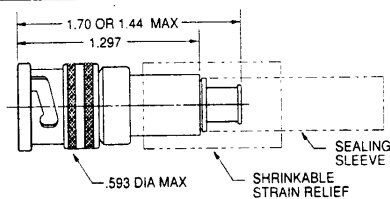

MINIATURE PLUGS & JACKS 70/370 SERIES, TRB/TRT

PL75MC-202 Shown

**CABLE PLUG
TOOL CRIMP**
3-lug **PL75MC-**⚠

For polarizations, call factory

PL74C-202 Shown

**CABLE PLUG
TOOL CRIMP**

2-lug **PL74C-**⚠
3-lug **PL75C-**⚠
4-lug **PL75CFL-**⚠
Threaded **PL375C-**⚠

* Length depends on Cable Group.

PL74-9 Shown

**CABLE PLUG
WRENCH CRIMP**

2-lug **PL74-**⚠
3-lug **PL75-**⚠
4-lug **PL75FL-**⚠
Threaded **PL375-**⚠

PL73C-202 Shown

**CABLE PLUG
TOOL CRIMP, PUSH-ON**

PL73C-⚠

PL73-9 Shown

**CABLE PLUG
WRENCH CRIMP, PUSH-ON**

PL73-⚠

Order Large Body version for cables with jacket dia. greater than .323".

CJ70-9 Shown

**CABLE JACK
WRENCH CRIMP**

3-lug **CJ70-**⚠
2-lug **CJ70TL-**⚠
4-lug **CJ70FL-**⚠
Threaded **CJ370-**⚠