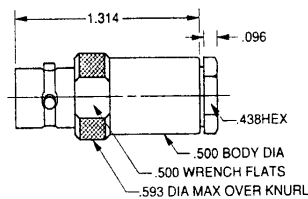

* Length depends on Cable Group.

PL74-9 Shown

**CABLE PLUG
WRENCH CRIMP**

2-lug **PL74-**⚠
3-lug **PL75-**⚠
4-lug **PL75FL-**⚠
Threaded **PL375-**⚠

PL73C-202 Shown

**CABLE PLUG
TOOL CRIMP, PUSH-ON**

PL73C-⚠

PL73-9 Shown

**CABLE PLUG
WRENCH CRIMP, PUSH-ON**

PL73-⚠

Order Large Body version for cables with jacket dia. greater than .323".

CJ70-9 Shown

**CABLE JACK
WRENCH CRIMP**

3-lug **CJ70-**⚠
2-lug **CJ70TL-**⚠
4-lug **CJ70FL-**⚠
Threaded **CJ370-**⚠

PLR74C-201 Shown

**RIGHT ANGLE CABLE PLUG
TOOL CRIMP**

2-lug **PLR74C-**⚠
3-lug **PLR75C-**⚠
4-lug **PLR75CFL-**⚠
Threaded **PLR375C-**⚠

For cable groups 201-223 only. Contact the factory for other cables.