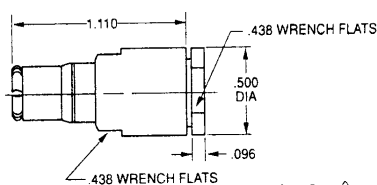

* Length depends on Cable Group.

PL74-9 Shown

**CABLE PLUG
WRENCH CRIMP**

2-lug **PL74-**⚠
3-lug **PL75-**⚠
4-lug **PL75FL-**⚠
Threaded **PL375-**⚠

PL73C-202 Shown

**CABLE PLUG
TOOL CRIMP, PUSH-ON**

PL73C-⚠

PL73-9 Shown

**CABLE PLUG
WRENCH CRIMP, PUSH-ON**

PL73-⚠

Order Large Body version for cables with jacket dia. greater than .323".

CJ70-9 Shown

**CABLE JACK
WRENCH CRIMP**

3-lug **CJ70-**⚠
2-lug **CJ70TL-**⚠
4-lug **CJ70FL-**⚠
Threaded **CJ370-**⚠