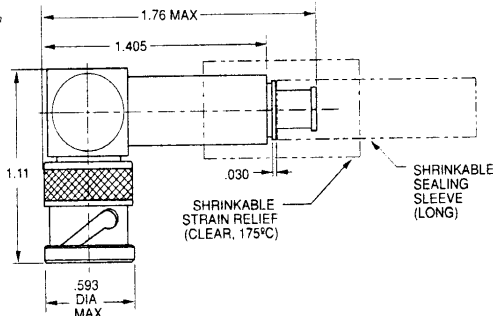

PLR74C-201 Shown

**RIGHT ANGLE CABLE PLUG
TOOL CRIMP**

2-lug **PLR74C-**⚠
3-lug **PLR75C-**⚠
4-lug **PLR75CFL-**⚠
Threaded **PLR375C-**⚠

For cable groups 201-223 only. Contact the factory for other cables.