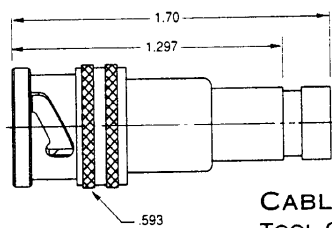

MINIATURE PLUGS & JACKS 70/370 SERIES, TRB/TRT

PL75MC-202 Shown

**CABLE PLUG
TOOL CRIMP**
3-lug **PL75MC-**⚠

For polarizations, call factory

PL74C-202 Shown

**CABLE PLUG
TOOL CRIMP**

2-lug **PL74C-**⚠
3-lug **PL75C-**⚠
4-lug **PL75CFL-**⚠
Threaded **PL375C-**⚠

* Length depends on Cable Group.

PL74-9 Shown

**CABLE PLUG
WRENCH CRIMP**

2-lug **PL74-**⚠
3-lug **PL75-**⚠
4-lug **PL75FL-**⚠
Threaded **PL375-**⚠

PL73C-202 Shown

**CABLE PLUG
TOOL CRIMP, PUSH-ON**

PL73C-⚠

PL73-9 Shown

**CABLE PLUG
WRENCH CRIMP, PUSH-ON**

PL73-⚠

Order Large Body version for cables with jacket dia. greater than .323".

CJ70-9 Shown

**CABLE JACK
WRENCH CRIMP**

3-lug **CJ70-**⚠
2-lug **CJ70TL-**⚠
4-lug **CJ70FL-**⚠
Threaded **CJ370-**⚠