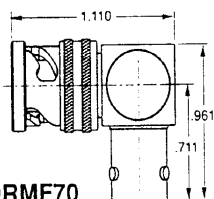

PL73-9 Shown

**CABLE PLUG
WRENCH CRIMP, PUSH-ON**

PL73-⚠

Order Large Body version for cables with jacket dia. greater than .323".

CJ70-9 Shown

**CABLE JACK
WRENCH CRIMP**

3-lug **CJ70-**⚠
2-lug **CJ70TL-**⚠
4-lug **CJ70FL-**⚠
Threaded **CJ370-**⚠

PLR74C-201 Shown

**RIGHT ANGLE CABLE PLUG
TOOL CRIMP**

2-lug **PLR74C-**⚠
3-lug **PLR75C-**⚠
4-lug **PLR75CFL-**⚠
Threaded **PLR375C-**⚠

For cable groups 201-223 only. Contact the factory for other cables.

CJ70C-202 Shown

**CABLE JACK
TOOL CRIMP**

3-lug **CJ70C-**⚠
2-lug **CJ70CTL-**⚠
4-lug **CJ70CFL-**⚠
Threaded **CJ370C-**⚠

RIGHT ANGLE TRB ADAPTER

3-lug **ADRMF70**
TRB MALE TO FEMALE 2-lug **ADRMF70TL**
Threaded 4-lug **ADRMF370**
4-lug **ADRMF70FL**

**TRB COUPLING
ADAPTER
(BARREL CONNECTOR)**

3-lug **AD78**
2-lug **AD78TL**
4-lug **AD78FL**
Threaded **AD378**

⚠ - Refers to the cable group table on pages 68-88.