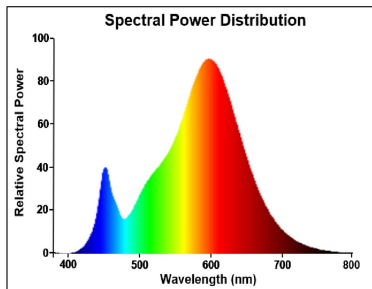

ToLEDo Retro G80

ToLEDo RT G80 V5 CL 470LM 827 E27 SL

0029543

DUN14 (outer)	15410288295432
Units per outer package	6
Packaging outer length / height (cm)	27.0
Packaging outer width (cm)	18.1
Packaging outer depth (cm)	14.5

Safety data

Optimal operating condition (°C)	-20-40
Breakage cleaning instructions	Not applicable
Special purpose lamp	No
Dry applications use only	Yes
Suitable for household illumination	Yes
Safety message	Not Suitable for totally enclosed fixtures

PHOTOMETRY