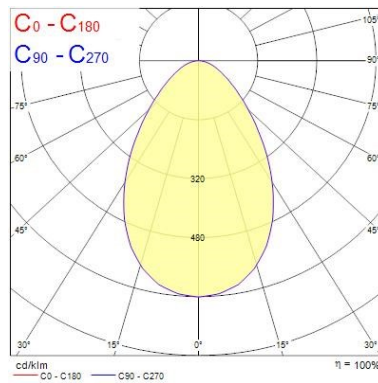

Lifetime data

Lifespan L70 B50	90000
Lifespan L80 B20	90000
Lifespan L90 B10	39000

Physical data

Housing colour	White
IP rating	IP44/20
IK rating	IK02
Diffuser finish	Opal
Diffuser material	PC Polycarbonate
Reflector finish	Other
Nominal Product Length (mm)	165
Nominal Product Width (mm)	165
Nominal Product Height (mm)	55
Cutout Dimensions (W x L in mm or Diameter in mm)	145 x 145
Weight (kg)	0.6

Packaging

Single packaging type	Carton
Product EAN number	8711971339182
Packaging single length / height (cm)	17.0

Insaver HE Topper LED 150 *INSAVER 150 HE TOPPER LED WW* 3033918

Packaging single width (cm)	17.0
Packaging single depth (cm)	10.8
DUN14 (outer)	18711971339189
Units per outer package	18
Packaging outer length / height (cm)	56.5
Packaging outer width (cm)	35.5
Packaging outer depth (cm)	35.5

PHOTOMETRY

0.5	0.71	E(0°) E(C0)	35.4°	1939 526
1.0	1.42	E(0°) E(C0)	35.4°	486 132
1.5	2.13	E(0°) E(C0)	35.4°	245 58
2.0	2.84	E(0°) E(C0)	35.4°	121 30
2.5	3.55	E(0°) E(C0)	35.4°	79 21
3.0	4.26	E(0°) E(C0)	35.4°	54 15

Distance [m] Cone diameter [m] Illuminance [lx]

— C0 - C180 (Half beam angle: 70.8°)

TECHNICAL DRAWINGS