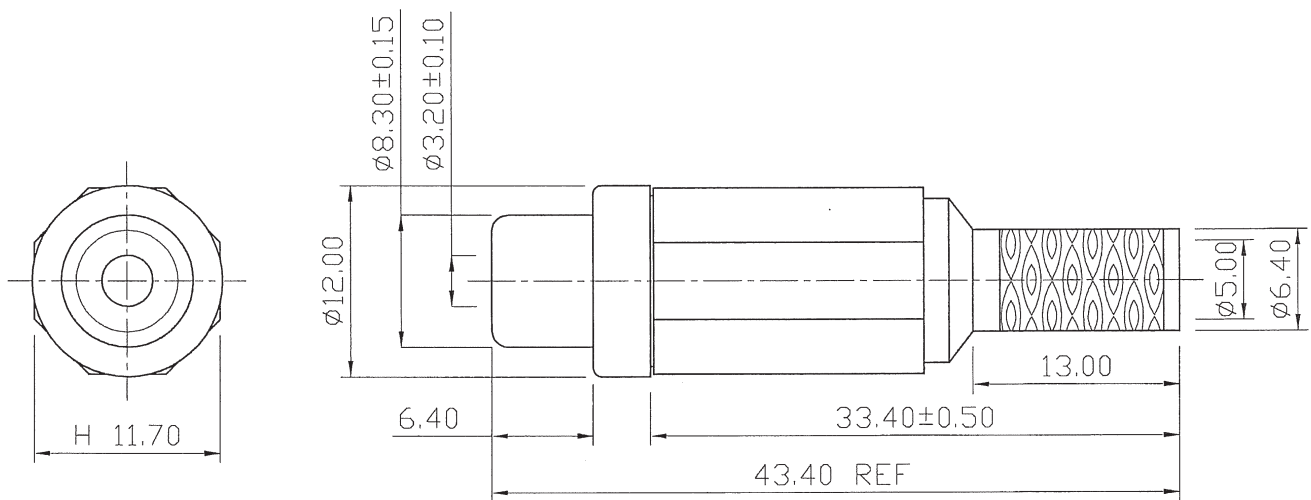

Oder code:	Colour
20-0202	Red
20-0207	Black
20-0201	White
20-0203	Yellow

Insulated cable mounting phono line sockets available in a variety of colours.

Typical Characteristics:

- Body: Brass
- Body: Plastic
- Contact pin: Brass
- Insulator: Bakelite
- Shell: PE