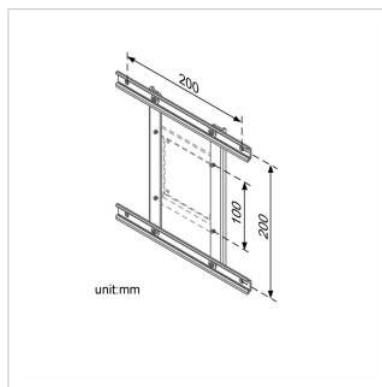

# ROLINE VESA Adapter 100x100-100x200/200x200, variable, silver

<b>Product No.</b>	17.03.1106
<b>Manufacturer</b>	ROLINE
<b>Manufacturer No.</b>	17.03.1106
<b>EAN (single piece)</b>	7611990195169

- Accommodates monitors with standard VESA 100, 200 (100 x 200 and 200 x 200 mm) to mounting systems with VESA 100 (100 x 100 mm)
- Variable adjustable
- Colour: Silver

## Technical specifications

Manufacturer	ROLINE
Product group	LCD-Monitor arms
Product type	VESA Adapters
Colour	silver
Fixing	VESA 100 - VESA 100/200
VESA 100 x 100 mm	Yes
VESA 200 x 100 mm	Yes
VESA 200 x 200 mm	Yes
Technical particularity	fixation screws