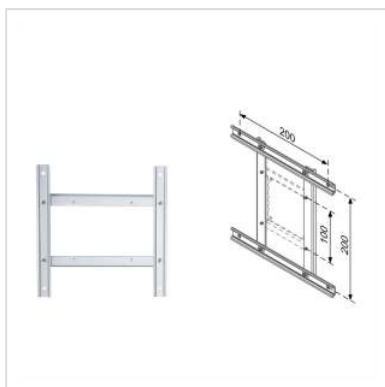

# ROLINE VESA Adapter 100x100-100x200/200x200, variable, silver

<b>Product No.</b>	17.03.1106
<b>Manufacturer</b>	ROLINE
<b>Manufacturer No.</b>	17.03.1106
<b>EAN (single piece)</b>	7611990195169

- Accommodates monitors with standard VESA 100, 200 (100 x 200 and 200 x 200 mm) to mounting systems with VESA 100 (100 x 100 mm)
- Variable adjustable
- Colour: Silver

## Technical specifications

Manufacturer	ROLINE
Product group	LCD-Monitor arms
Product type	VESA Adapters
Colour	silver
Fixing	VESA 100 - VESA 100/200
VESA 100 x 100 mm	Yes
VESA 200 x 100 mm	Yes
VESA 200 x 200 mm	Yes
Technical particularity	fixation screws