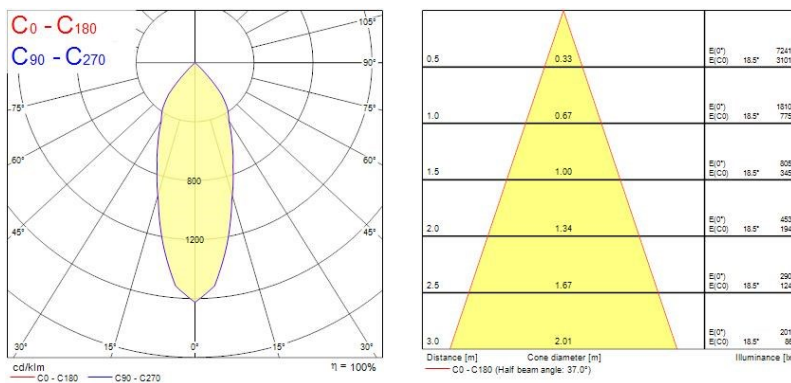

Myriad V - Housing only MYRIAD HOUSING 3000K DALI 2049519

Recessed Depth (mm)	72

Packaging

Single packaging type	Carton
Product EAN number	5025768495191
Packaging single length / height (cm)	17.5
Packaging single width (cm)	15.0
Packaging single depth (cm)	17.5
Units per outer package	1
Packaging outer length / height (cm)	17.5
Packaging outer width (cm)	15.0
Packaging outer depth (cm)	17.5

PHOTOMETRY

TECHNICAL DRAWINGS