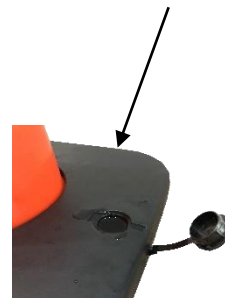

RCBASELO (lestée)
RCBASEVD (vide)

* Available in September 2020