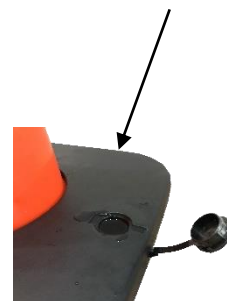

*Available at September 2020