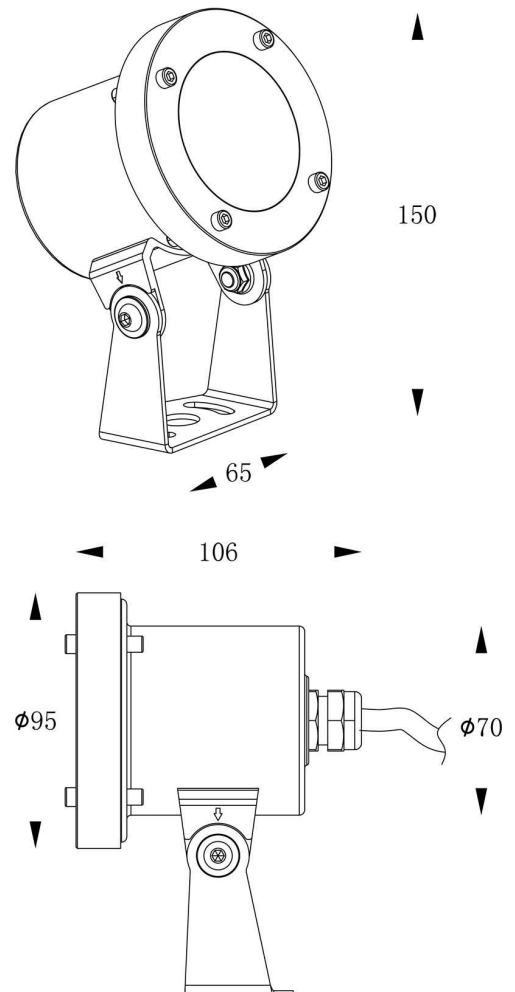

### Light Direction

Rotating and tilting range	rotatable-swivel
Angle of inclination	180°
Radiation direction	
Reflector / lense	symmetrisch

### Dimensions & Weight

Length	95 mm
Width	106 mm
Height	150 mm
Diameter	95 mm
Mounting Depth	
Product Weight	1959 g

### Cut-out dimensions

Length	
Width	
Diameter	

### Mounting Bowl

Material	
Length	
Width	
Height	
Diameter	