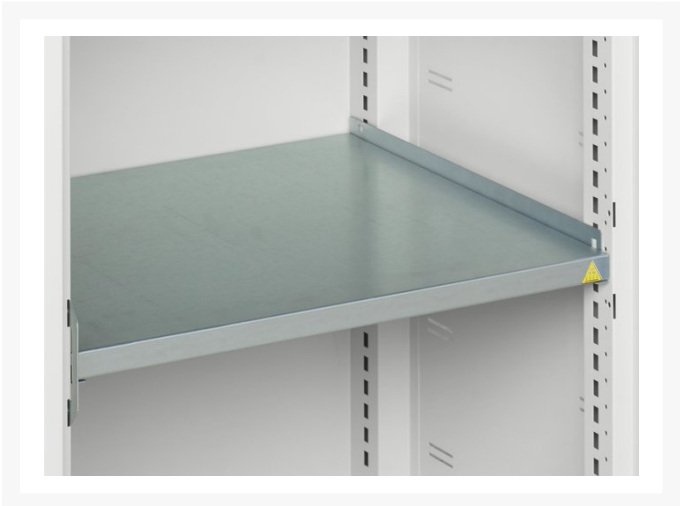

16926743. - verso ventilated door cupboard

Short Description

verso ventilated door cupboard with 4 shelves

WxDxH: 800x550x2000mm

Product Images

Additional Information

Description	verso shelf cupboard. Featuring a robust, fully welded steel housing with double, ventilated, high doors with 4 adjustable height, galvanised steel shelves (75kg U.D.L.). Finished in durable powder coat paint. WxDxH: 800x550x2000mm.
Width	800
Depth	550
Height	2000
Customs tariff number	94032080
Product material	Sheet steel
Product surface	Powder coated
Door type	Ventilated
Door height 1	1925 mm
Number of shelves	4
Shelf Type	Full Depth
Shelf Material	Steel
Shelf Load Capacity	75kg

Product Options

Colour:	Anthracite grey
	Crimson red
	Gentian blue
	Light grey