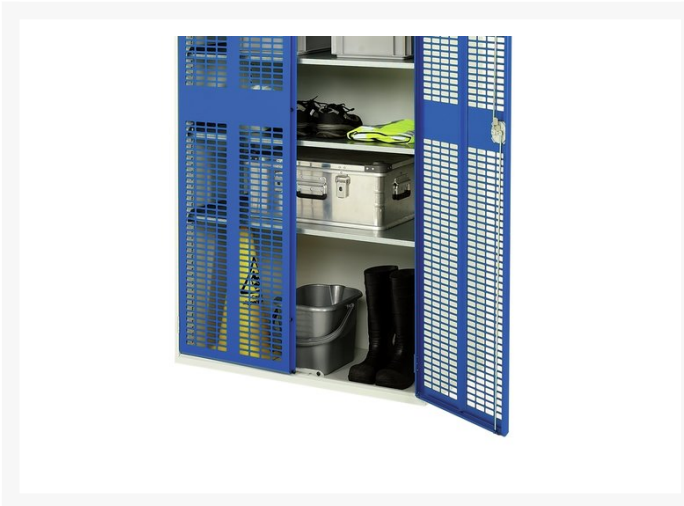

16926743. - verso ventilated door cupboard

Short Description

verso ventilated door cupboard with 4 shelves

WxDxH: 800x550x2000mm

Product Images

Additional Information

Description	verso shelf cupboard. Featuring a robust, fully welded steel housing with double, ventilated, high doors with 4 adjustable height, galvanised steel shelves (75kg U.D.L.). Finished in durable powder coat paint. WxDxH: 800x550x2000mm.
Width	800
Depth	550
Height	2000
Customs tariff number	94032080
Product material	Sheet steel
Product surface	Powder coated
Door type	Ventilated
Door height 1	1925 mm
Number of shelves	4
Shelf Type	Full Depth
Shelf Material	Steel
Shelf Load Capacity	75kg

Product Options

Colour:	Anthracite grey
	Crimson red
	Gentian blue
	Light grey