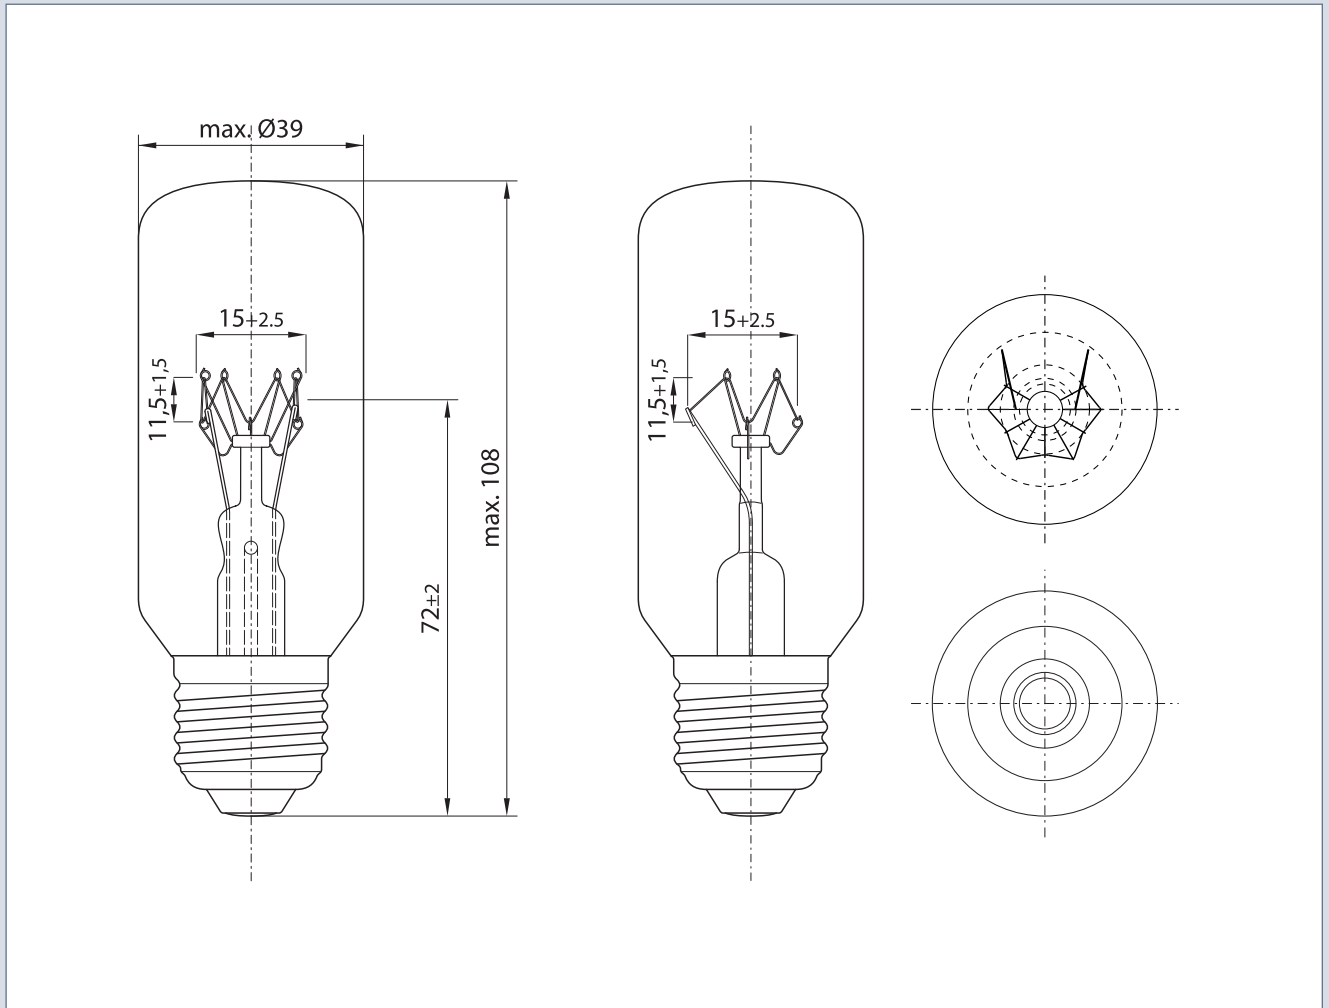

INDUSTRIAL SPECIALTY LIGHTING

Industrial Marine - Datasheet

MARINE LAMPS - E27 110V 60W INDUSTRIAL MARINE

PRODUCT NUMBER **303842458**

[]

Tol.

VOLTAGE	110	V	
WATTAGE	60	W	±5
LUMEN OUTPUT	575	LM	
LUMEN PRO WATT	9.7	LM/W	
AVERAGE LIFE	1500	H	
BASE	E27	/	
REMARKS	IMPA 790422		
BRAND	INDUSTRIAL MARINE		