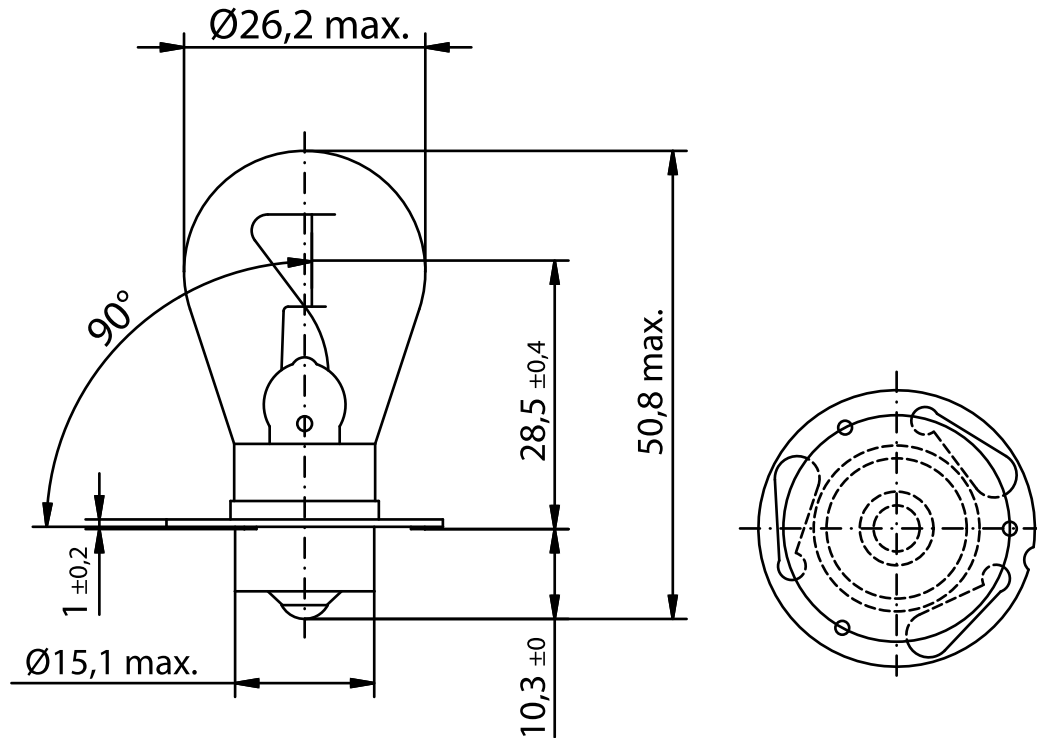

INDUSTRIAL SPECIALTY LIGHTING

Industrial Marine - Datasheet

MARINE LAMPS - 12V 0.77A P30s FILAMENT: C8

PRODUCT NUMBER	304842065	[]	Tol.
VOLTAGE	12	V	
AMPERAGE	0.77	A	
LUMEN OUTPUT	130	LM	±10
LUMEN PRO WATT	14	LM/W	
AVERAGE LIFE	1500	H	
BASE	Sx15s	/	
REMARKS	GE 23501		
BRAND	DR. FISCHER		