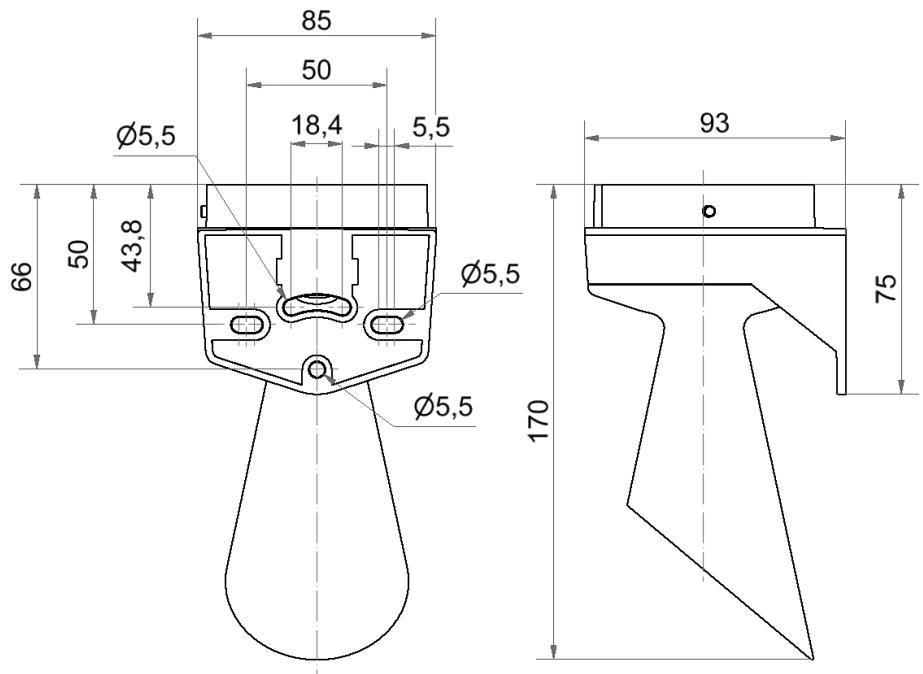

DRAWING

For additional installation and mounting information, refer to the appropriate user guide at www.werma.com. This printed copy is for information only and is subject to alteration.