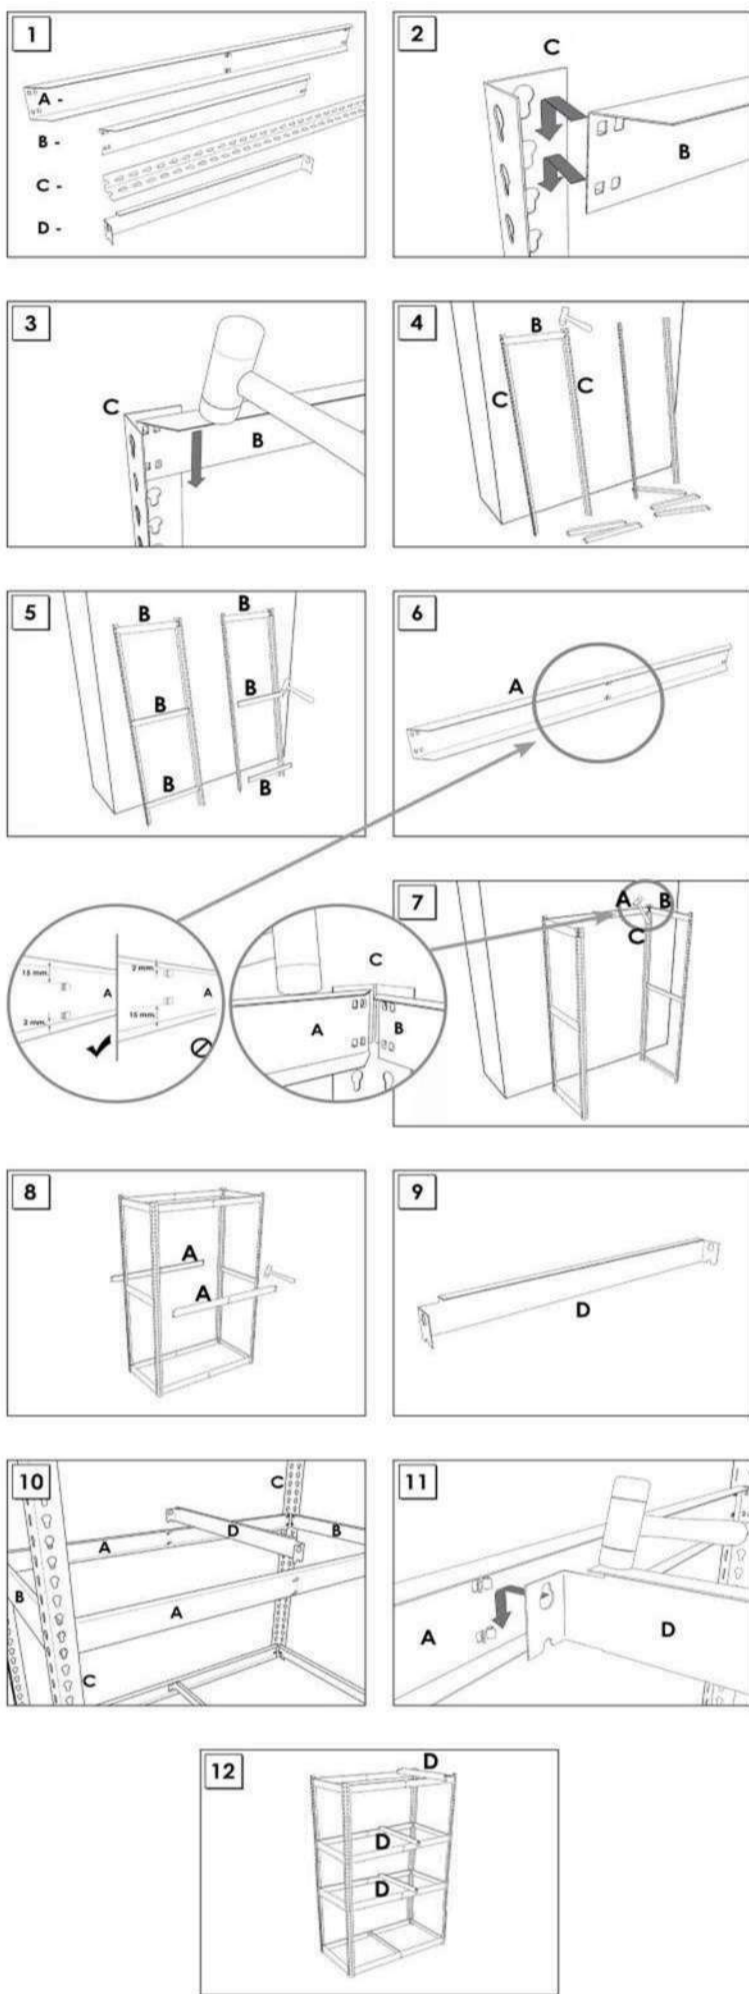

SIMONFORTE ST 1504-4

200 x 150 x 45 cm
78.7" x 59.1" x 17.7"

NOT INCLUDED:

www.simonrack.com

INSTRUCTIONS

STANDARD MOUNTING

On-line instructions: www.simonrack.com/instructions LOGIN: 196003

www.simonrack.com • www.simonrack.com • www.simonrack.com • www.simonrack.com