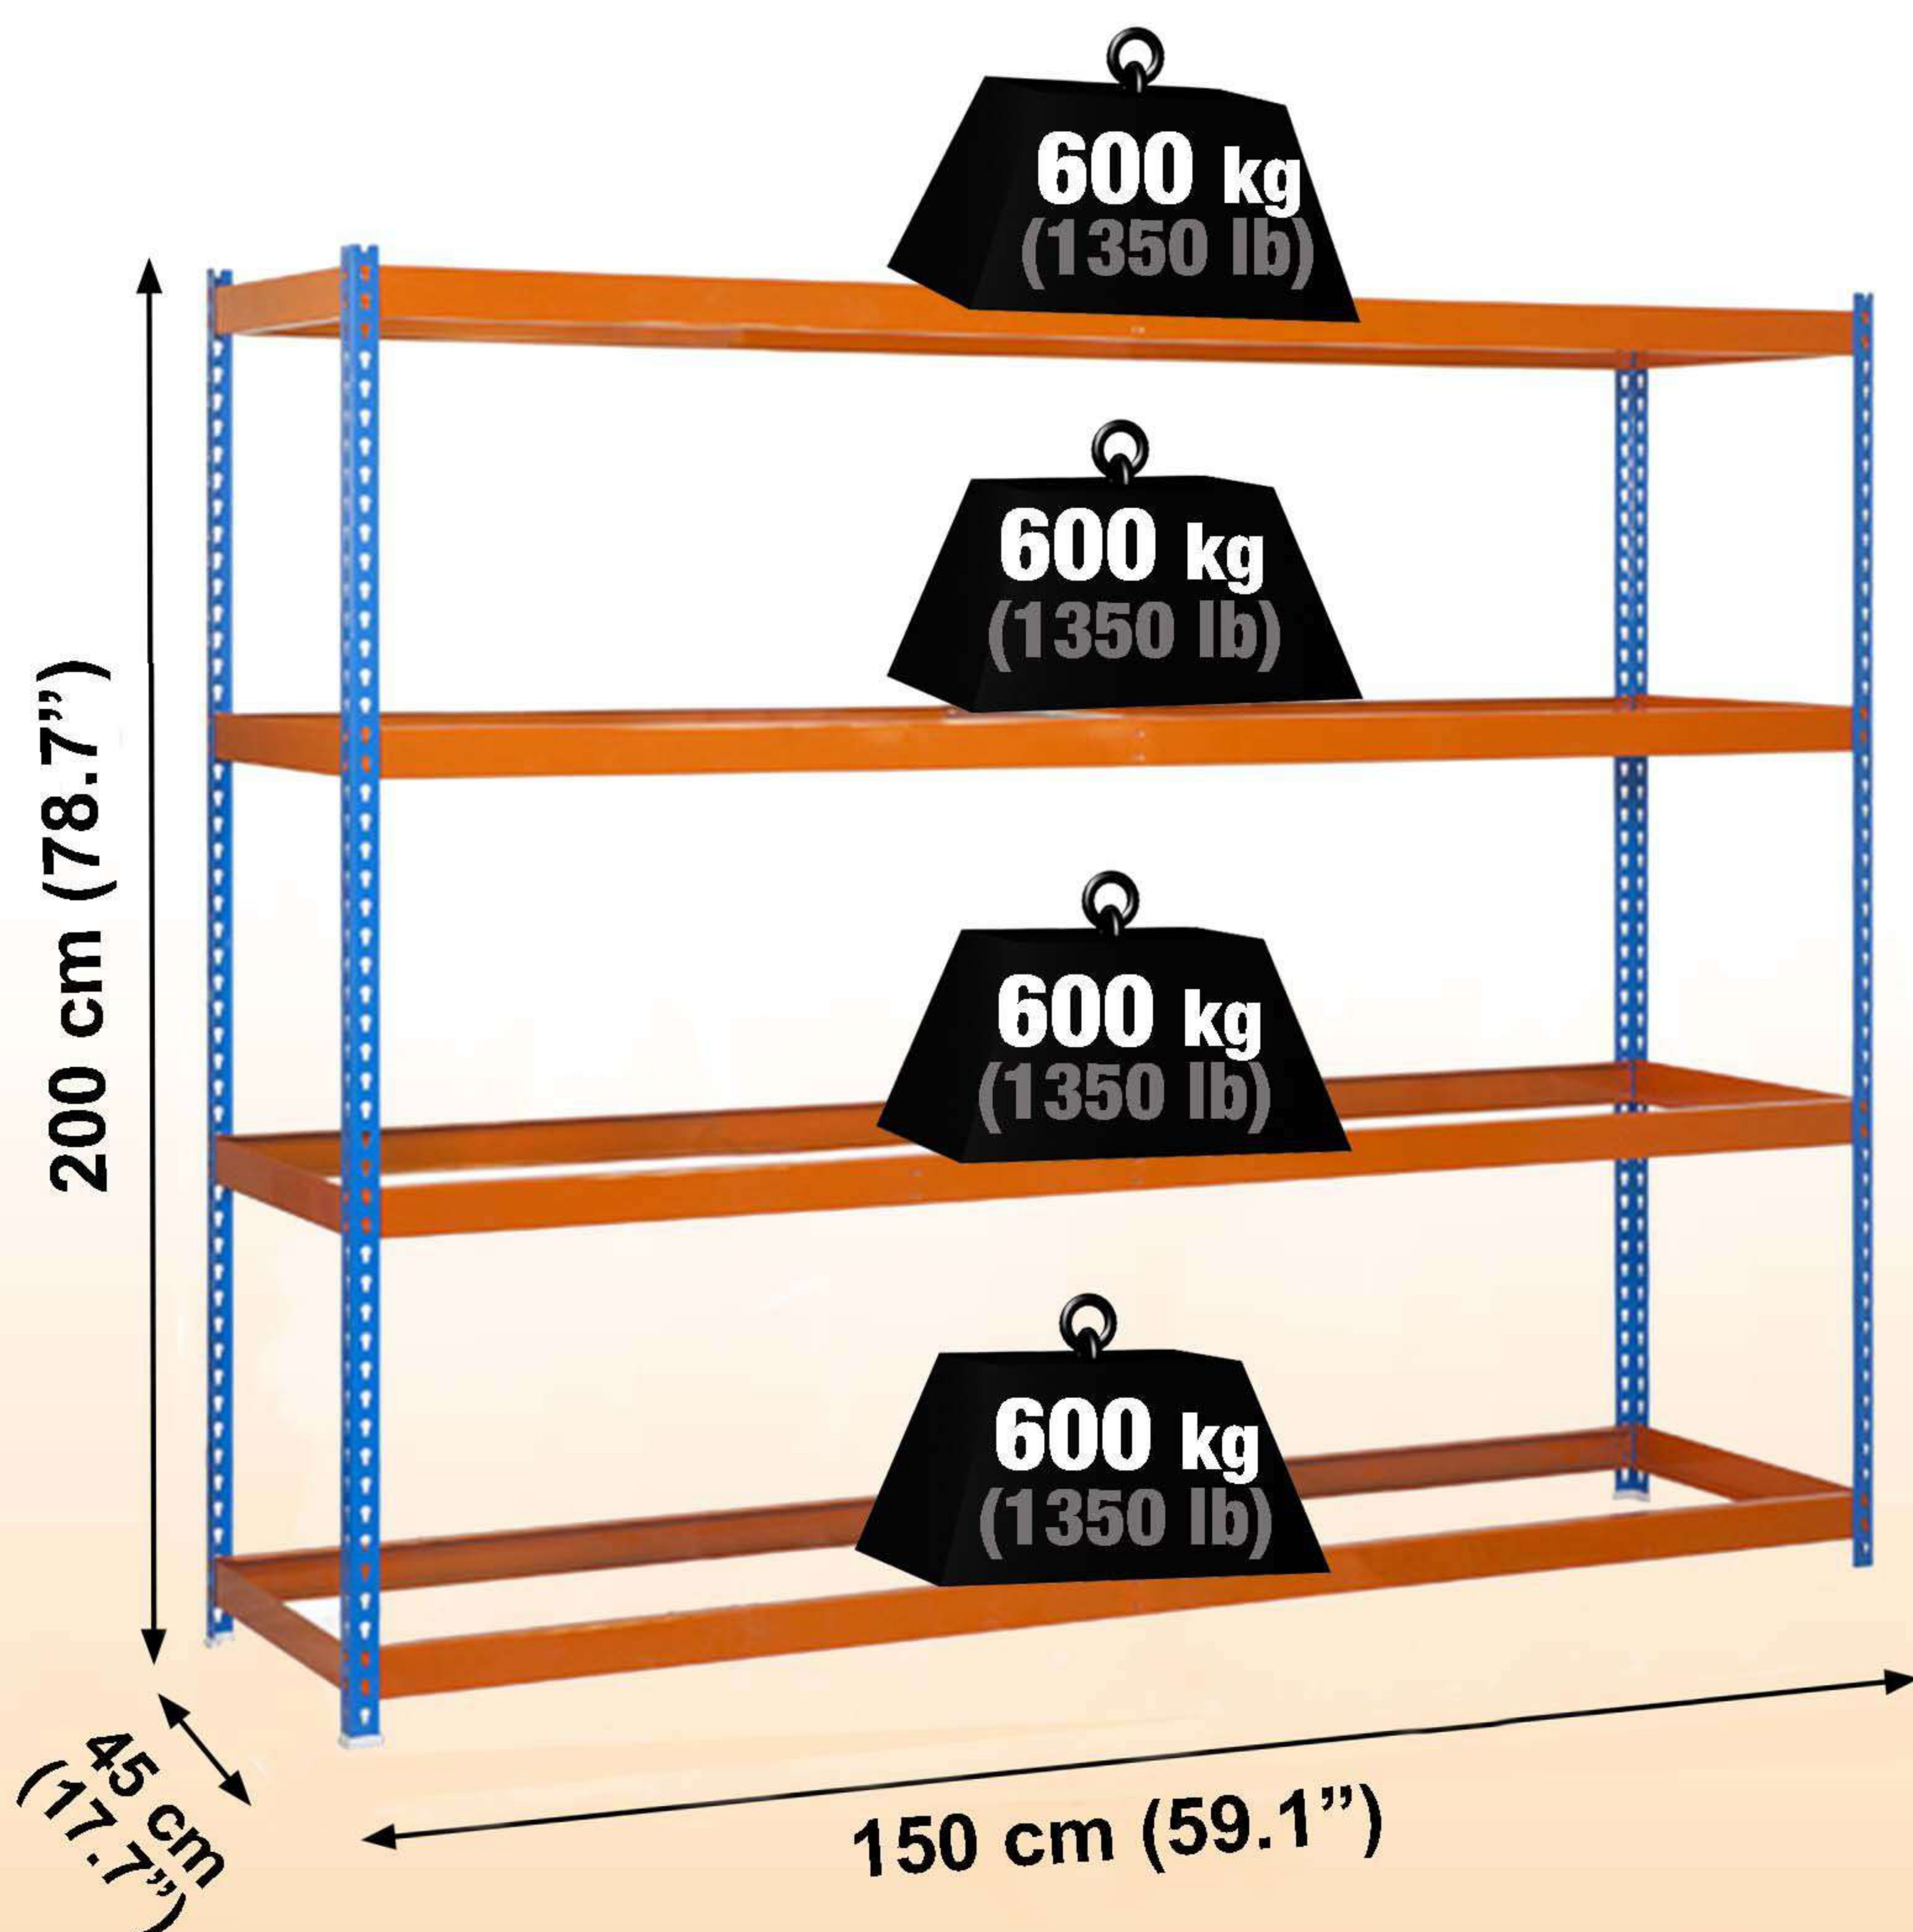

SIMONFORTE ST 1504-4

200 x 150 x 45 cm
78.7" x 59.1" x 17.7"

NOT INCLUDED:

www.simonrack.com

INSTRUCTIONS

STANDARD MOUNTING

On-line instructions: www.simonrack.com/instructions LOGIN: 196003

www.simonrack.com • www.simonrack.com • www.simonrack.com • www.simonrack.com