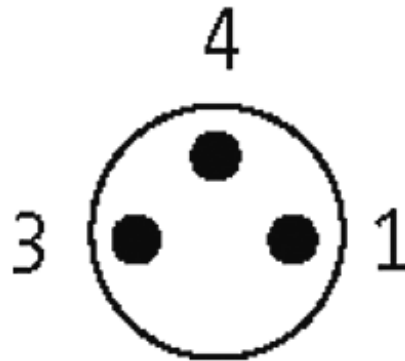

M8 female 90° snap-in with cable LED

PVC 3x0.25 gy UL/CSA 5m

M8

Female 90° with LED

3-pole with 2 × LED (PNP)

Snap In

Plastic housings with good resistance against chemicals and oils. The resistance to aggressive media should be individually tested for your application. Further details on request.

[Link to Product](#)**Illustration**

Female

Product may differ from Image