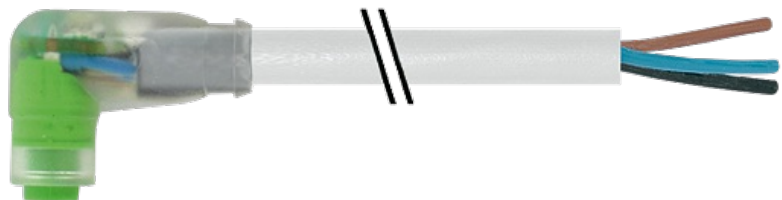

M8 female 90° snap-in with cable LED

PVC 3x0.25 gy UL/CSA 5m

M8

Female 90° with LED

3-pole with 2 × LED (PNP)

Snap In

Plastic housings with good resistance against chemicals and oils. The resistance to aggressive media should be individually tested for your application. Further details on request.

[Link to Product](#)**Illustration**

Female

Product may differ from Image