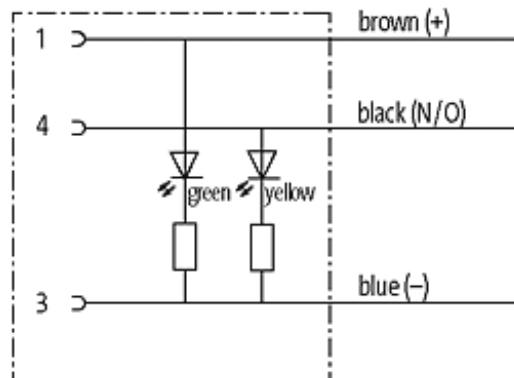

M8 female 90° snap-in with cable LED

PVC 3x0.25 gy UL/CSA 5m

M8

Female 90° with LED

3-pole with 2 × LED (PNP)

Snap In

Plastic housings with good resistance against chemicals and oils. The resistance to aggressive media should be individually tested for your application. Further details on request.

[Link to Product](#)**Illustration**

Female

Product may differ from Image