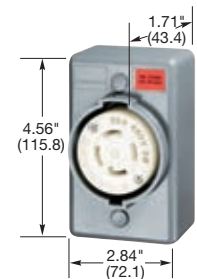

Description	Catalog Number
Nylon casing, back wired.	HBL2736 HBL2746

Note: See page B-52 for accessories.

HBL2736

HBL2730

HBL2730SR2

HBL2730SR

Valox® is a trademark of SABIC Innovative Plastics, acquired from General Electric Company.

Dimensions in Inches (mm)