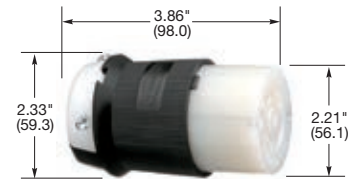

Connector Bodies

Watertight Safety-Shroud®		IP66 SUITABILITY	UL Type 4x, 12
Description	Cord Dia.	Catalog Number	
Black Valox® housing, white Valox® clamps.	.350"-1.150" (9-29)	HBL2733SW	HBL2743SW

Insulgrip®		IP20 SUITABILITY
Description	Cord Dia.	Catalog Number
Black and white nylon.	.350"-1.150" (9-29)	HBL2733 HBL2743
Corrosion resistant, yellow nylon.	.350"-1.150" (9-29)	HBL27CM33 HBL27CM43

Note: See page B-53 for accessories.

HBL2733

Receptacles

Watertight Safety-Shroud®		IP66 SUITABILITY	UL Type 4x, 12
Description	Catalog Number		
Gray Valox® housing and flange, back wired.	HBL2730SW HBL2740SW		

Note: See page B-54 for accessories.

Safety-Shroud® Twist-Lock®		IP20 SUITABILITY
Description	Catalog Number	
Gray Valox® angle housing, one gang, back wired.	HBL2730AR HBL2740AR	
Gray Valox® surface mounting, one gang, back wired.	HBL2730SR HBL2740SR	
Gray Valox® semi-flush, two gang, back wired.	HBL2730SR2 HBL2740SR2	

Note: See page B-54 for accessories.

Single Flush Receptacles		IP20 SUITABILITY
Description	Catalog Number	
Black nylon face, back and side wired.	HBL2730 HBL2740	

Note: See page B-52 for accessories.

Insulgrip® Flanged Receptacles

Description	Catalog Number
Nylon casing, back wired.	HBL2736 HBL2746

Note: See page B-52 for accessories.

Valox® is a trademark of SABIC Innovative Plastics, acquired from General Electric Company.

Dimensions in Inches (mm)