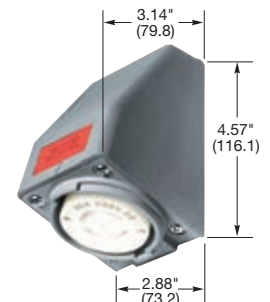

HBL2730AR

Receptacles

Watertight Safety-Shroud®		IP66 SUITABILITY	UL Type 4x, 12
Description	Catalog Number		
Gray Valox® housing and flange, back wired.	HBL2730SW HBL2740SW		

Note: See page B-54 for accessories.

Safety-Shroud® Twist-Lock®		IP20 SUITABILITY
Description	Catalog Number	
Gray Valox® angle housing, one gang, back wired.	HBL2730AR HBL2740AR	
Gray Valox® surface mounting, one gang, back wired.	HBL2730SR HBL2740SR	
Gray Valox® semi-flush, two gang, back wired.	HBL2730SR2 HBL2740SR2	

Note: See page B-54 for accessories.

Single Flush Receptacles		IP20 SUITABILITY
Description	Catalog Number	
Black nylon face, back and side wired.	HBL2730 HBL2740	

Note: See page B-52 for accessories.

Insulgrip® Flanged Receptacles

Description	Catalog Number
Nylon casing, back wired.	HBL2736 HBL2746

Note: See page B-52 for accessories.