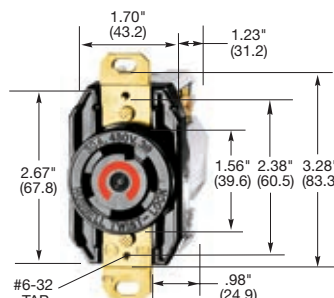

Connector Bodies

Watertight Safety-Shroud®		IP66 SUITABILITY	UL Type 4x, 12
Description	Cord Dia.	Catalog Number	
Black Valox® housing, white Valox® clamps.	.350"-1.150" (9-29)	HBL2733SW	HBL2743SW

Insulgrip®		IP20 SUITABILITY
Description	Cord Dia.	Catalog Number
Black and white nylon.	.350"-1.150" (9-29)	HBL2733 HBL2743
Corrosion resistant, yellow nylon.	.350"-1.150" (9-29)	HBL27CM33 HBL27CM43

Note: See page B-53 for accessories.

Receptacles

Watertight Safety-Shroud®		IP66 SUITABILITY	UL Type 4x, 12
Description	Catalog Number		
Gray Valox® housing and flange, back wired.	HBL2730SW HBL2740SW		

Note: See page B-54 for accessories.

Safety-Shroud® Twist-Lock®		IP20 SUITABILITY
Description	Catalog Number	
Gray Valox® angle housing, one gang, back wired.	HBL2730AR HBL2740AR	
Gray Valox® surface mounting, one gang, back wired.	HBL2730SR HBL2740SR	
Gray Valox® semi-flush, two gang, back wired.	HBL2730SR2 HBL2740SR2	

Note: See page B-54 for accessories.

Single Flush Receptacles		IP20 SUITABILITY
Description	Catalog Number	
Black nylon face, back and side wired.	HBL2730 HBL2740	

Note: See page B-52 for accessories.

Insulgrip® Flanged Receptacles

Description	Catalog Number
Nylon casing, back wired.	HBL2736 HBL2746

Note: See page B-52 for accessories.

HBL2730

Valox® is a trademark of SABIC Innovative Plastics, acquired from General Electric Company.

Dimensions in Inches (mm)