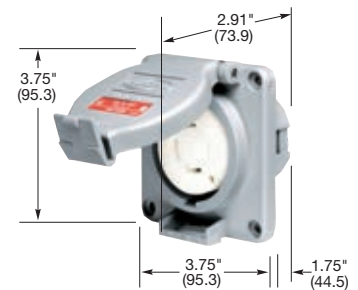

Connector Bodies

Watertight Safety-Shroud®		IP66 SUITABILITY	UL Type 4x, 12
Description	Cord Dia.	Catalog Number	
Black Valox® housing, white Valox® clamps.	.350"-1.150" (9-29)	HBL2733SW	HBL2743SW

Insulgrip®		IP20 SUITABILITY
Description	Cord Dia.	Catalog Number
Black and white nylon.	.350"-1.150" (9-29)	HBL2733 HBL2743
Corrosion resistant, yellow nylon.	.350"-1.150" (9-29)	HBL27CM33 HBL27CM43

Note: See page B-53 for accessories.

HBL2730SW

Receptacles

Watertight Safety-Shroud®		IP66 SUITABILITY	UL Type 4x, 12
Description	Catalog Number		
Gray Valox® housing and flange, back wired.	HBL2730SW HBL2740SW		

Note: See page B-54 for accessories.

Safety-Shroud® Twist-Lock®		IP20 SUITABILITY
Description	Catalog Number	
Gray Valox® angle housing, one gang, back wired.	HBL2730AR HBL2740AR	
Gray Valox® surface mounting, one gang, back wired.	HBL2730SR HBL2740SR	
Gray Valox® semi-flush, two gang, back wired.	HBL2730SR2 HBL2740SR2	

Note: See page B-54 for accessories.

Single Flush Receptacles		IP20 SUITABILITY
Description	Catalog Number	
Black nylon face, back and side wired.	HBL2730 HBL2740	

Note: See page B-52 for accessories.

Insulgrip® Flanged Receptacles

Description	Catalog Number
Nylon casing, back wired.	HBL2736 HBL2746

Note: See page B-52 for accessories.

Valox® is a trademark of SABIC Innovative Plastics, acquired from General Electric Company.

Dimensions in Inches (mm)