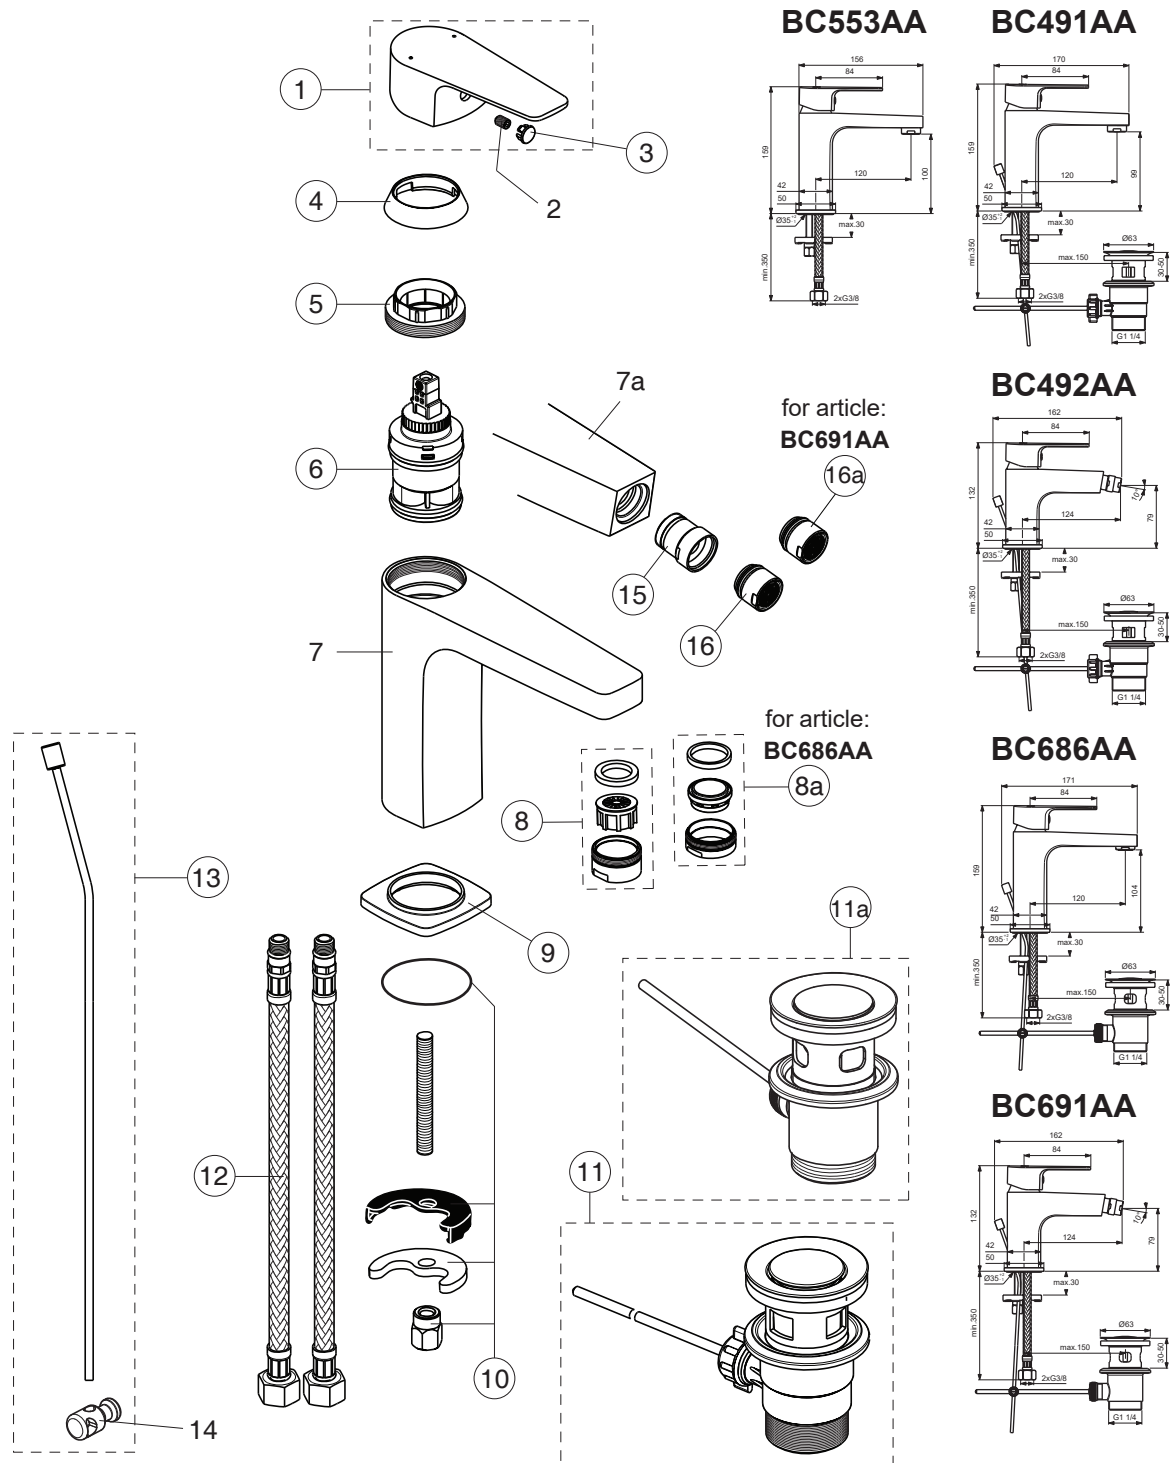

# CERAFINE MODEL D

| Pos. | Signify                   | Spare parts-Nr. | Quantity | Pos. | Signify               | Spare parts-Nr. | Quantity |
|------|---------------------------|-----------------|----------|------|-----------------------|-----------------|----------|
| 1    | Lever,w/logo-compl.       | B961510AA       | 1 Set    | 11a  | Pop-up drain ass.     | A962991AA*      | 1 Pcs.   |
| 2    | Screw M5x8                |                 | 1 Pcs.   | 12   | Flex hose G3/8 /L445  | A963600NU       | 1 Pcs.   |
| 3    | Cap decorative            | B964696NU       | 1 Pcs.   | 13   | Pop up waste-compl.   | B961241AA       | 1 Pcs.   |
| 4    | Cap                       | B961473AA       | 1 Pcs.   | 14   | Pop up waste shackle  |                 | 1 Pcs.   |
| 5    | Screw M38x1.5             | B961474NU       | 1 Pcs.   | 15   | Ball joint M18x1      | A960019AA       | 1 Pcs.   |
| 6    | Cartridge Ø35mm           | B961476NU       | 1 Pcs.   | 16   | Aerator M18x1         | B964902AA       | 1 Pcs.   |
|      | Cartridge Ø35mm           | B961475NU*      | 1 Pcs.   | 16a  | Aerator M18x1, 5l/min | A963369AA       | 1 Pcs.   |
| 7    | Body basin                |                 | 1 Pcs.   |      |                       |                 |          |
| 7a   | Body bidet                |                 | 1 Pcs.   |      |                       |                 |          |
| 8    | Casc.perlator M24x1-A     | A960321AA       | 1 Pcs.   |      |                       |                 |          |
| 8a   | Perlator M24x1-A / 5l/min | B961383AA       | 1 Pcs.   |      |                       |                 |          |
| 9    | Rosette decorative        | B961290AA       | 1 Pcs.   |      |                       |                 |          |
| 10   | Connecting set            | B964551NU       | 1 Pcs.   |      |                       |                 |          |
| 11   | Pop-up waste-plastic      | B964550AA       | 1 Pcs.   |      |                       |                 |          |