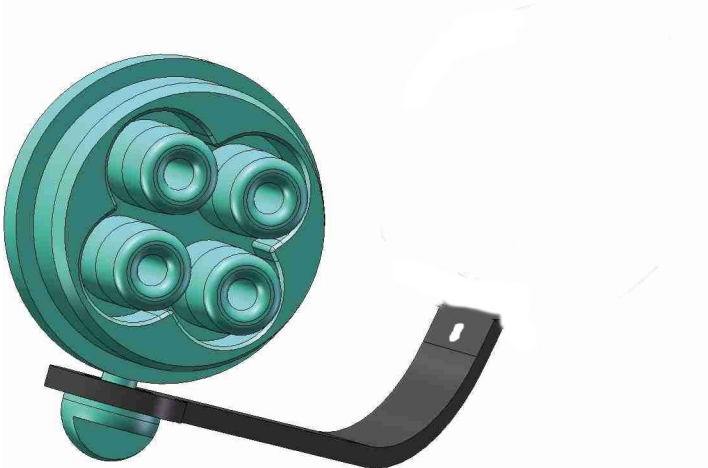

**6DB023500**

Closure cap with silicon belt for TH387 Teeplug

**PRODUCT SPECIFICATIONS**

<b>Comments</b>	Product is supplied complete with belt hook
<b>Body material</b>	PBT + TPE