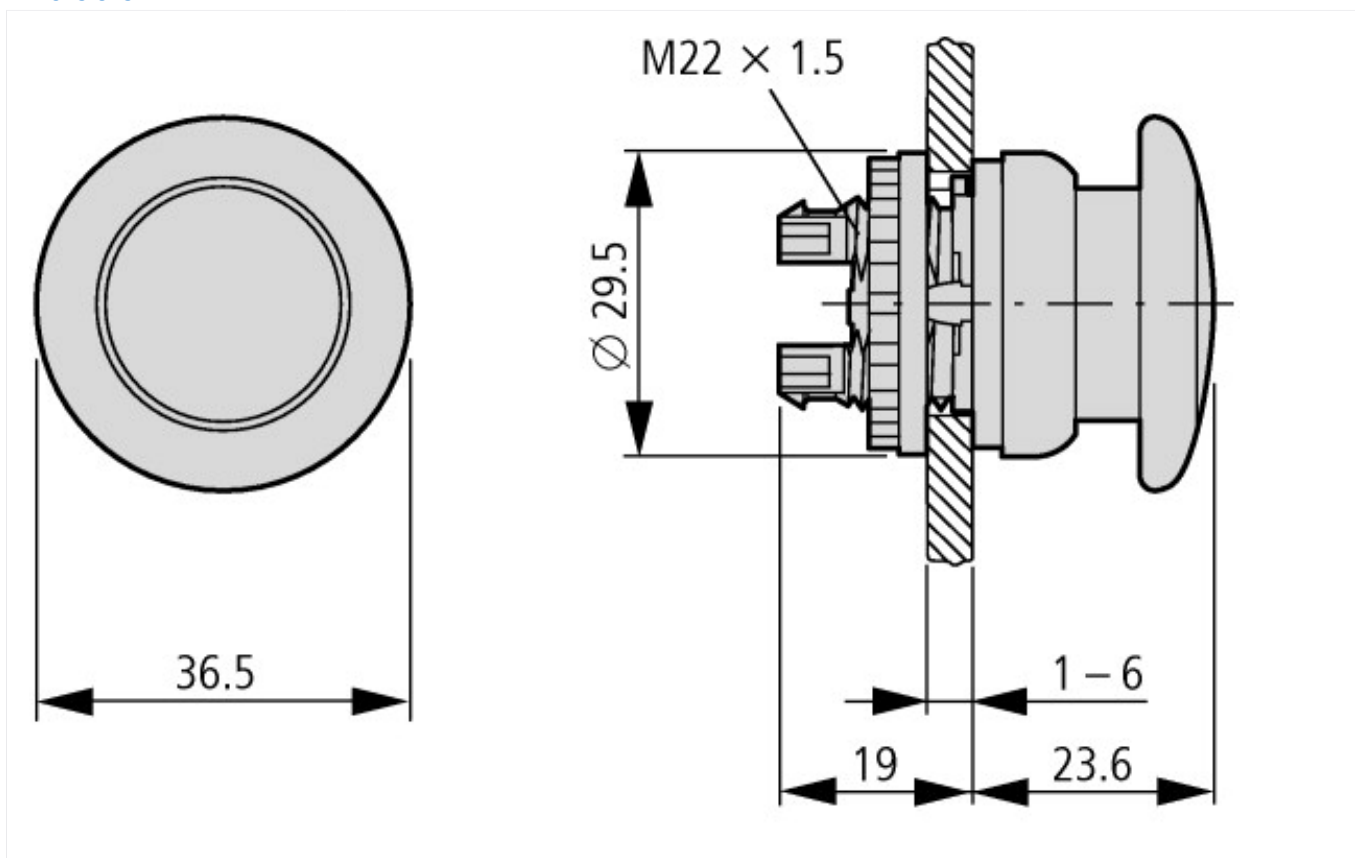

Mushroom,no inscription,green

Powering Business Worldwide™

Part no.
Article no.

M22-DP-G
216716

Bezel gold-plated →#274150

Program

Range			RMQ-Titan (drilling dimensions 22.5 mm)
Basic function			Mushroom-headed pushbutton
Single unit/Complete unit			Single unit
Function			momentary
Button plate			
Mushroom colour			
Front ring			Front ring: titanium
Connection to SmartWire-DT			yes

Technical data according to ETIM 4.0

With bezel			YES
Unlocking method			without
Lens design			Round
Suitable for illumination			No

Hole diameter		mm	22
Suitable for emergency switching off			No
Color button			green
Color bezel			Chrome
Width of opening		mm	22
Height meter opening		mm	6
Protection type (IP)			IP67
Material front ring			Insulated material
Diameter cap		mm	36.5
Momentary			YES
Switching function latching			No
Design of button			flush

CAD-Data

Product standards CAD data:

<http://eaton-moeller.partcommunity.com>

Dimensions

Additional product information (links)

IL04716002Z (AWA1160-1745) RMQ-Titan System	ftp://ftp.moeller.net/DOCUMENTATION/AWA_INSTRUCTIONS/IL04716002Z2011_03.pdf
Engineering	
Key to part numbers	ftp://ftp.moeller.net/DOCUMENTATION/PDF/GB/TYPENSCHLUESSEL_RM-Q-TITAN_de.pdf
Engineering	ftp://ftp.moeller.net/DOCUMENTATION/PDF/GB/PRO_RM-Q-Titan_D_de.pdf
Ordering example for custom complete units	ftp://ftp.moeller.net/DOCUMENTATION/PDF/GB/Bestellbeispiel_F0315_COMBINATION_de.pdf
Order form for custom complete units	ftp://ftp.moeller.net/DOCUMENTATION/PDF/GB/FORM_F0315_Combination_de.pdf