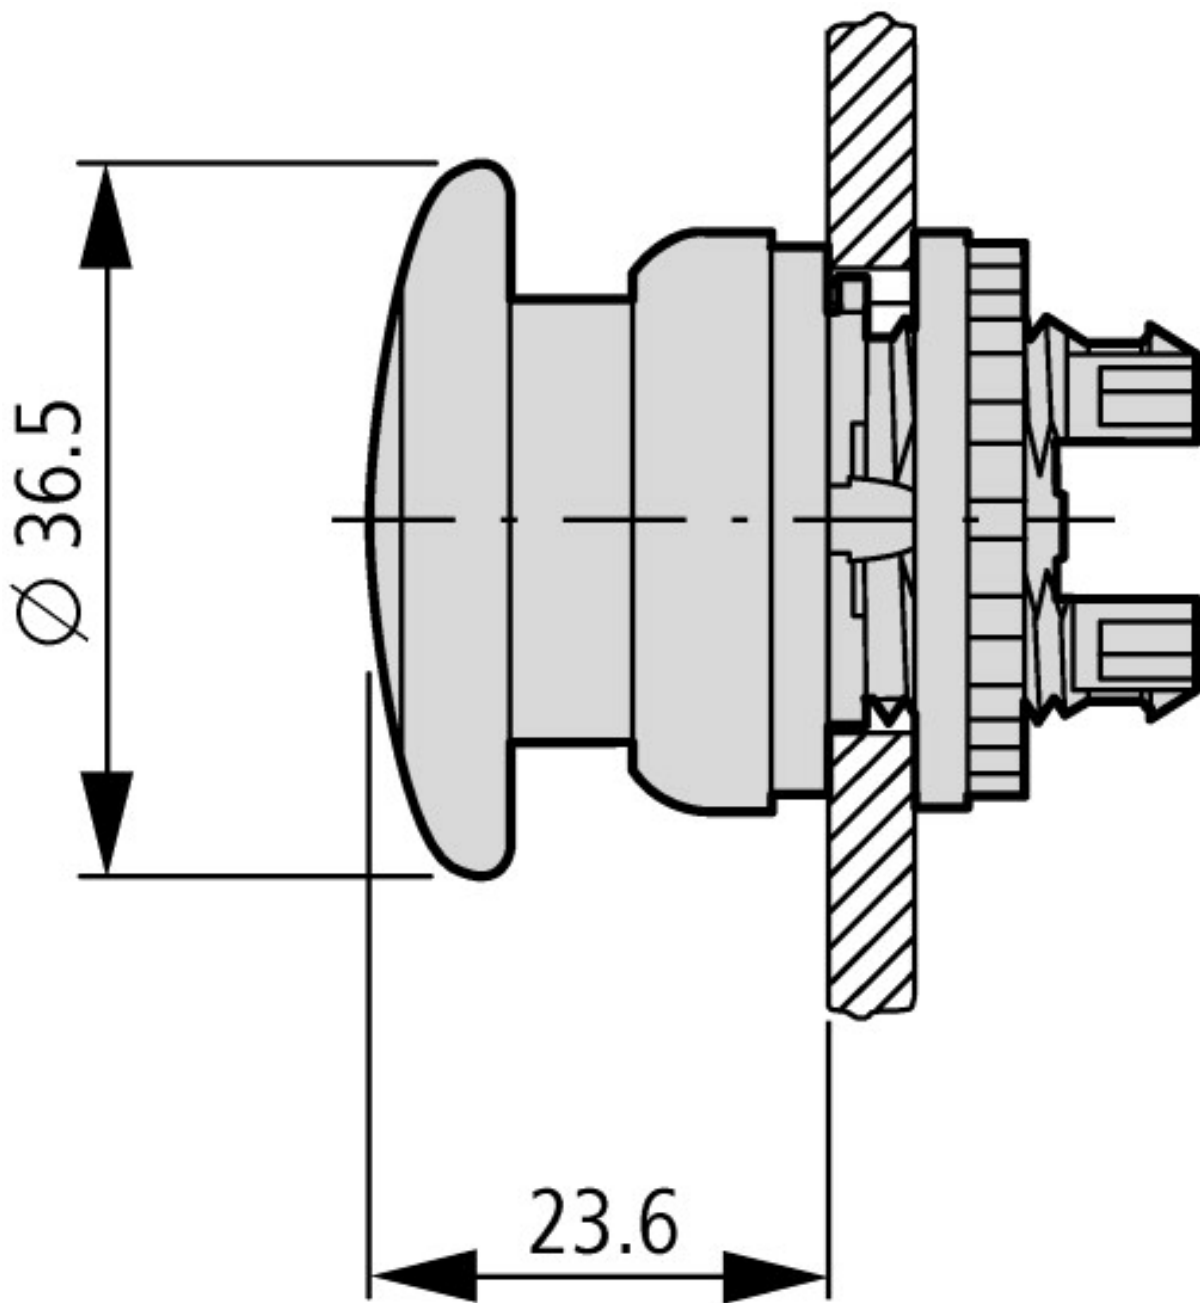

Mushroom,no inscription,green

Powering Business Worldwide™

Part no.
Article no.

M22-DP-G
216716

Bezel gold-plated →#274150

Program

Range			RMQ-Titan (drilling dimensions 22.5 mm)
Basic function			Mushroom-headed pushbutton
Single unit/Complete unit			Single unit
Function			momentary
Button plate			
Mushroom colour			
Front ring			Front ring: titanium
Connection to SmartWire-DT			yes

Technical data according to ETIM 4.0

With bezel			YES
Unlocking method			without
Lens design			Round
Suitable for illumination			No

Hole diameter		mm	22
Suitable for emergency switching off			No
Color button			green
Color bezel			Chrome
Width of opening		mm	22
Height meter opening		mm	6
Protection type (IP)			IP67
Material front ring			Insulated material
Diameter cap		mm	36.5
Momentary			YES
Switching function latching			No
Design of button			flush

CAD-Data

Product standards CAD data:

<http://eaton-moeller.partcommunity.com>

Dimensions

Additional product information (links)

IL04716002Z (AWA1160-1745) RMQ-Titan System	ftp://ftp.moeller.net/DOCUMENTATION/AWA_INSTRUCTIONS/IL04716002Z2011_03.pdf
Engineering	
Key to part numbers	ftp://ftp.moeller.net/DOCUMENTATION/PDF/GB/TYPENSCHLUESSEL_RM-Q-TITAN_de.pdf
Engineering	ftp://ftp.moeller.net/DOCUMENTATION/PDF/GB/PRO_RM-Q-Titan_D_de.pdf
Ordering example for custom complete units	ftp://ftp.moeller.net/DOCUMENTATION/PDF/GB/Bestellbeispiel_F0315_COMBINATION_de.pdf
Order form for custom complete units	ftp://ftp.moeller.net/DOCUMENTATION/PDF/GB/FORM_F0315_Combination_de.pdf