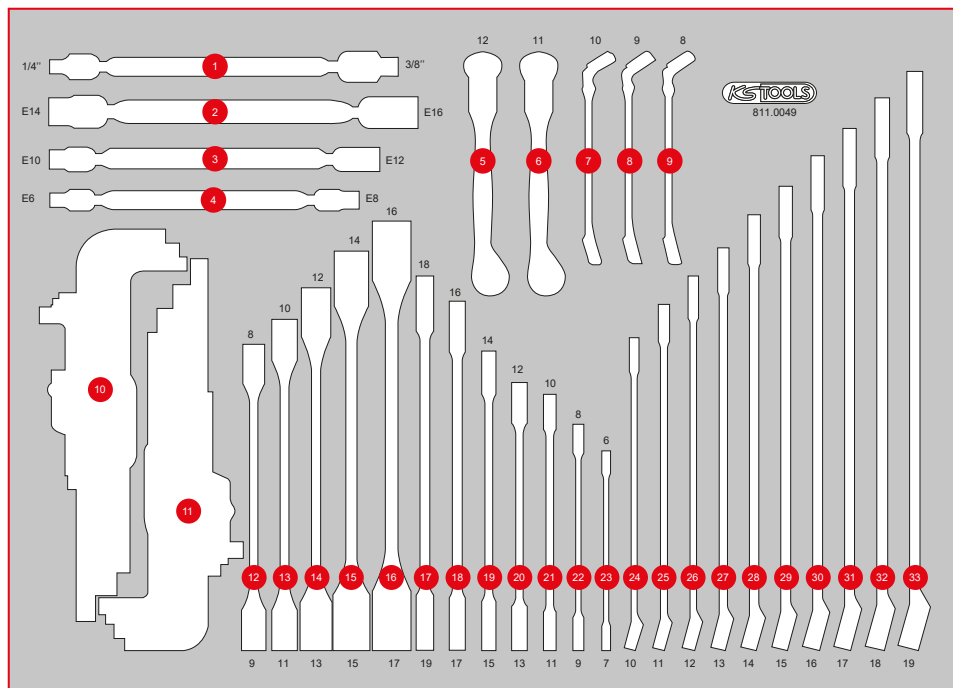

811.0049

M Screw spanner set

Pos.	Code	Description	pcs
1	517.0338	Double-joint-spanner for 1/4" and 3/8" sockets	1
2	517.0333	Double revolving head spanner for Torx E profile, E14 x E16	1
3	517.0332	Double revolving head spanner for Torx E profile, E10 x E12	1
4	517.0330	Double revolving head spanner for Torx E profile, E6 x E8	1
5	518.0382	CHROMEplus Open double ring spanner, with flexible joint, 12 mm	1
6	518.0381	CHROMEplus Open double ring spanner, with flexible joint, 11 mm	1
7	518.0380	CHROMEplus Open double ring spanner, with flexible joint, 10 mm	1
8	518.0379	CHROMEplus Open double ring spanner, with flexible joint, 9 mm	1
9	518.0378	CHROMEplus Open double ring spanner, with flexible joint, 8 mm	1
10	151.4420	Ball ended hexagon key wrench set, extra long, 9 pcs	9
11	151.5210	Ball head Torx angled socket wrench set, extra long, 9 pcs	9
12	517.0301	Double revolving head spanner, 8 x 9 mm	1
13	517.0302	Double revolving head spanner, 10 x 11 mm	1
14	517.0303	Double revolving head spanner, 12 x 13 mm	1
15	517.0304	Double revolving head spanner, 14 x 15 mm	1
16	517.0305	Double revolving head spanner, 16 x 17 mm	1
17	920.0418	ULTIMATEplus Double ring ended spanner, 18 x 19 mm	1
18	920.0416	ULTIMATEplus Double ring ended spanner, 16 x 17 mm	1
19	920.0414	ULTIMATEplus Double ring ended spanner, 14 x 15 mm	1
20	920.0412	ULTIMATEplus Double ring ended spanner, 12 x 13 mm	1
21	920.0410	ULTIMATEplus Double ring ended spanner, 10 x 11 mm	1
22	920.0408	ULTIMATEplus Double ring ended spanner, 8 x 9 mm	1
23	920.0406	ULTIMATEplus Double ring ended spanner, 6 x 7 mm	1
24	519.0650	CHROMEplus Combination spanner, extra long, 10 mm	1
25	519.0651	CHROMEplus Combination spanner, extra long, 11 mm	1
26	519.0652	CHROMEplus Combination spanner, extra long, 12 mm	1
27	519.0653	CHROMEplus Combination spanner, extra long, 13 mm	1
28	519.0654	CHROMEplus Combination spanner, extra long, 14 mm	1
29	519.0655	CHROMEplus Combination spanner, extra long, 15 mm	1
30	519.0656	CHROMEplus Combination spanner, extra long, 16 mm	1
31	519.0657	CHROMEplus Combination spanner, extra long, 17 mm	1
32	519.0658	CHROMEplus Combination spanner, extra long, 18 mm	1
33	519.0659	CHROMEplus Combination spanner, extra long, 19 mm	1