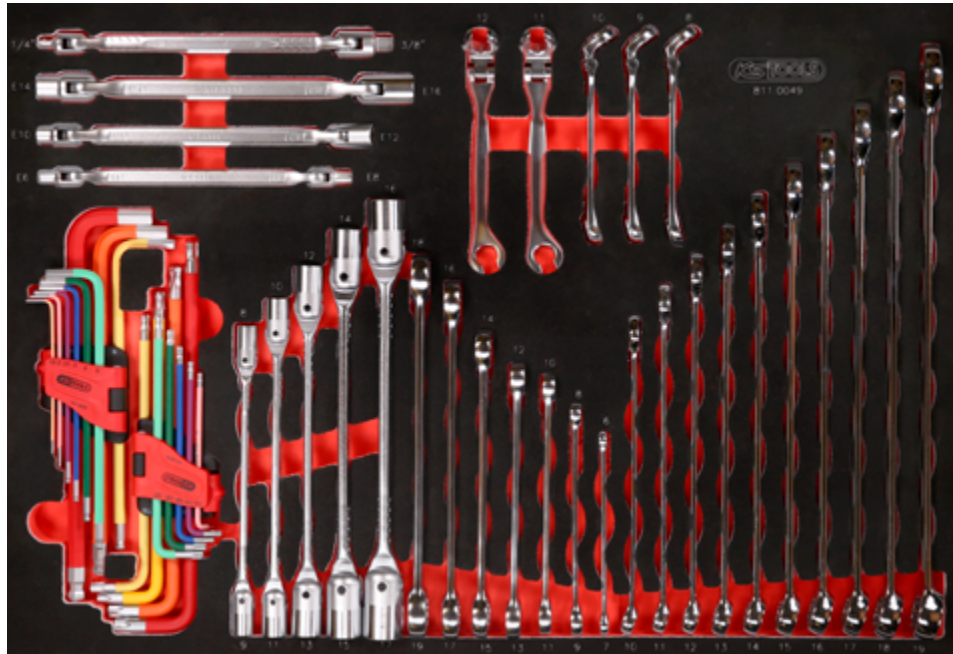

811.0049

M Screw spanner set

Pos.	Code	Description	pcs
1	517.0338	Double-joint-spanner for 1/4" and 3/8" sockets	1
2	517.0333	Double revolving head spanner for Torx E profile, E14 x E16	1
3	517.0332	Double revolving head spanner for Torx E profile, E10 x E12	1
4	517.0330	Double revolving head spanner for Torx E profile, E6 x E8	1
5	518.0382	CHROMEplus Open double ring spanner, with flexible joint, 12 mm	1
6	518.0381	CHROMEplus Open double ring spanner, with flexible joint, 11 mm	1
7	518.0380	CHROMEplus Open double ring spanner, with flexible joint, 10 mm	1
8	518.0379	CHROMEplus Open double ring spanner, with flexible joint, 9 mm	1
9	518.0378	CHROMEplus Open double ring spanner, with flexible joint, 8 mm	1
10	151.4420	Ball ended hexagon key wrench set, extra long, 9 pcs	9
11	151.5210	Ball head Torx angled socket wrench set, extra long, 9 pcs	9
12	517.0301	Double revolving head spanner, 8 x 9 mm	1
13	517.0302	Double revolving head spanner, 10 x 11 mm	1
14	517.0303	Double revolving head spanner, 12 x 13 mm	1
15	517.0304	Double revolving head spanner, 14 x 15 mm	1
16	517.0305	Double revolving head spanner, 16 x 17 mm	1
17	920.0418	ULTIMATEplus Double ring ended spanner, 18 x 19 mm	1
18	920.0416	ULTIMATEplus Double ring ended spanner, 16 x 17 mm	1
19	920.0414	ULTIMATEplus Double ring ended spanner, 14 x 15 mm	1
20	920.0412	ULTIMATEplus Double ring ended spanner, 12 x 13 mm	1
21	920.0410	ULTIMATEplus Double ring ended spanner, 10 x 11 mm	1
22	920.0408	ULTIMATEplus Double ring ended spanner, 8 x 9 mm	1
23	920.0406	ULTIMATEplus Double ring ended spanner, 6 x 7 mm	1
24	519.0650	CHROMEplus Combination spanner, extra long, 10 mm	1
25	519.0651	CHROMEplus Combination spanner, extra long, 11 mm	1
26	519.0652	CHROMEplus Combination spanner, extra long, 12 mm	1
27	519.0653	CHROMEplus Combination spanner, extra long, 13 mm	1
28	519.0654	CHROMEplus Combination spanner, extra long, 14 mm	1
29	519.0655	CHROMEplus Combination spanner, extra long, 15 mm	1
30	519.0656	CHROMEplus Combination spanner, extra long, 16 mm	1
31	519.0657	CHROMEplus Combination spanner, extra long, 17 mm	1
32	519.0658	CHROMEplus Combination spanner, extra long, 18 mm	1
33	519.0659	CHROMEplus Combination spanner, extra long, 19 mm	1