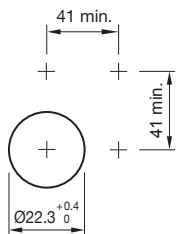

Mounting cut-outs

Wiring diagrams