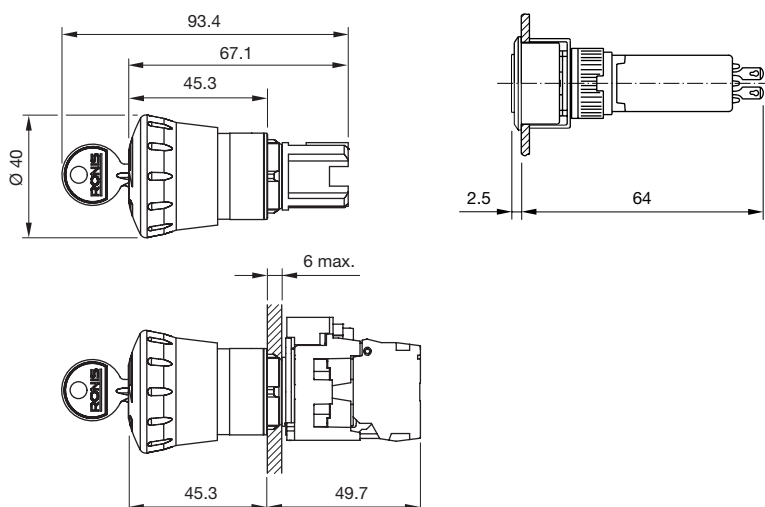

# Data sheet Actuator.

Part No.: 45-2C35.1920.110

## Technical data

Front dimension	Ø 40 mm
Diameter	40 mm
Dimension	Ø 40 mm
Lens illumination	non illuminative
Lens colour	Red
Lens shape	mushroom-head
Lens material	Plastic
Lens optics	opaque
Front bezel colour	Black
Front bezel material	Plastic
Housing colour	Yellow
Housing material	Plastic
Weight	0.075 kg
Switching action	Maintained
Operating temperature	- 25 °C ... + 70 °C
Climate resistance	During operation according to IEC 60721: 3K6, 3C3, 3S2, 3M6
Mechanical lifetime	300 000 cycles of operation
Hints	
	<ul style="list-style-type: none"> <li>▪ Application as per DIN EN ISO 13850 and EN 60204-1</li> </ul>
Product attributes	
	<ul style="list-style-type: none"> <li>▪ Key release to unlock anti-clockwise</li> </ul>

## Dimensions