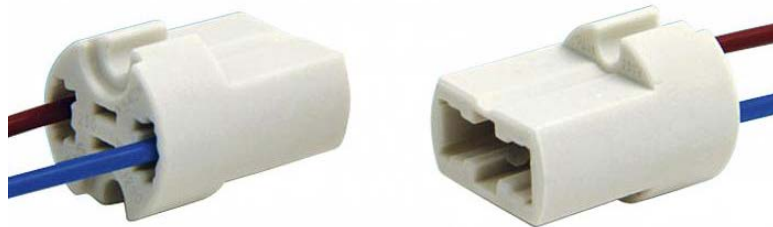

Lampholder G9 6A 250V T250 250mm

Article number 141211

BAI Lampholder G9 Ceramic 6A 250V T250 with 250mm 0.75mm² wires

General ETIM properties

ETIM group	Accessories for lighting
ETIM class	Lamp holder
Name	Lampholder G9 6A 250V T250 250mm
Brand	Bailey
Productseries	Lampholder
Product type	LH Ceramic
GTIN	08714681412114
Manufacturer articlenumber	141211

ETIM specifications

Model	Plug-in lamp holder
Material	Ceramics
Colour	White
Lamp holder	Other
With starter insertion	No
Type of fastening	Screw mounting
Nipple thread	None