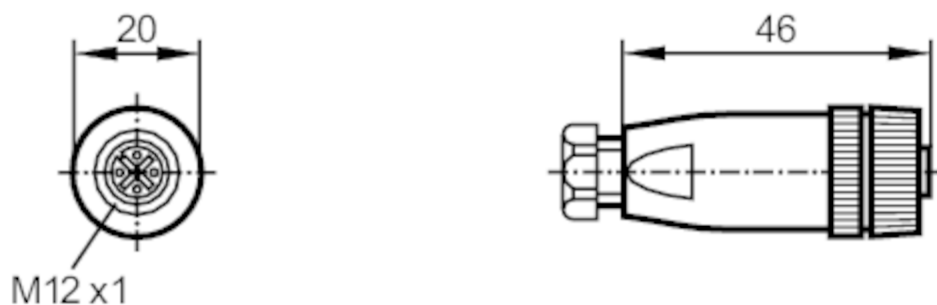

E11774

Wirable socket

SDOGH050MSSFKPG

Application

Special feature	Free from silicone; Gold-plated contacts
Free from silicone	yes

Electrical data

Operating voltage [V]	< 45 AC / < 70 DC
Max. current load total [A]	4; (...40 °C)

Operating conditions

Ambient temperature [°C]	-25...100
Protection	IP 68

Mechanical data

Weight [g]	29.9
Dimensions [mm]	20 x 20 x 46
Materials	PA
Material nut	brass, nickel-plated

Remarks

Pack quantity	1 pcs.
---------------	--------

Electrical connection

screw terminals: ...0.75 mm²; Cable sheath: Ø 6...8 mm

Electrical connection - socket

Connector: 1 x M12, straight; Moulded body: PA; Locking: brass, nickel-plated; Contacts: gold-plated