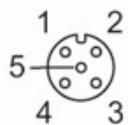

E11774

Wirable socket

SDOGH050MSSFKPG

Connection