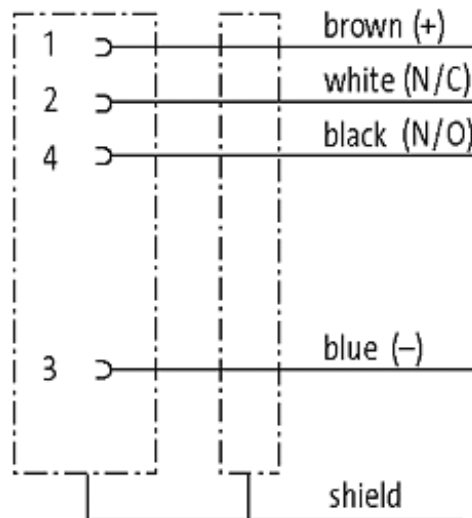

**M12 female receptacle shielded rear mount**

PUR-OB 4x0,34 shielded black UL,CSA+drag chain 1m

Flange M12 female

4-pole, shielded

Rear mounting

Mounting nut

With open ended wires

Further cable lengths on request. The resistance to aggressive media should be individually tested for your application. Further details on request.

[Link to Product](#)**Illustration**

# Female

Product may differ from Image