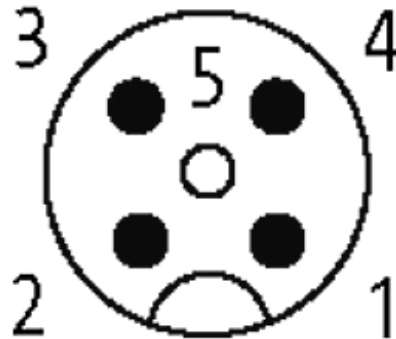

**M12 female receptacle shielded rear mount**

PUR-OB 4x0,34 shielded black UL,CSA+drag chain 1m

Flange M12 female

4-pole, shielded

Rear mounting

Mounting nut

With open ended wires

Further cable lengths on request. The resistance to aggressive media should be individually tested for your application. Further details on request.

[Link to Product](#)**Illustration**

# Female

Product may differ from Image