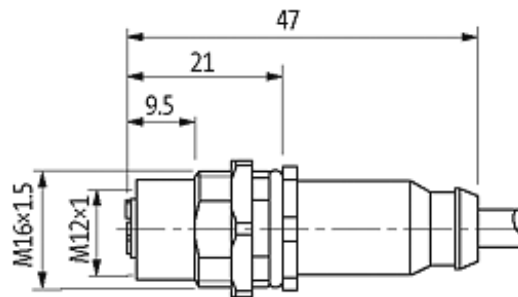

**M12 female receptacle shielded rear mount**

PUR-OB 4x0,34 shielded black UL,CSA+drag chain 1m

Flange M12 female

4-pole, shielded

Rear mounting

Mounting nut

With open ended wires

Further cable lengths on request. The resistance to aggressive media should be individually tested for your application. Further details on request.

# Female

Product may differ from Image