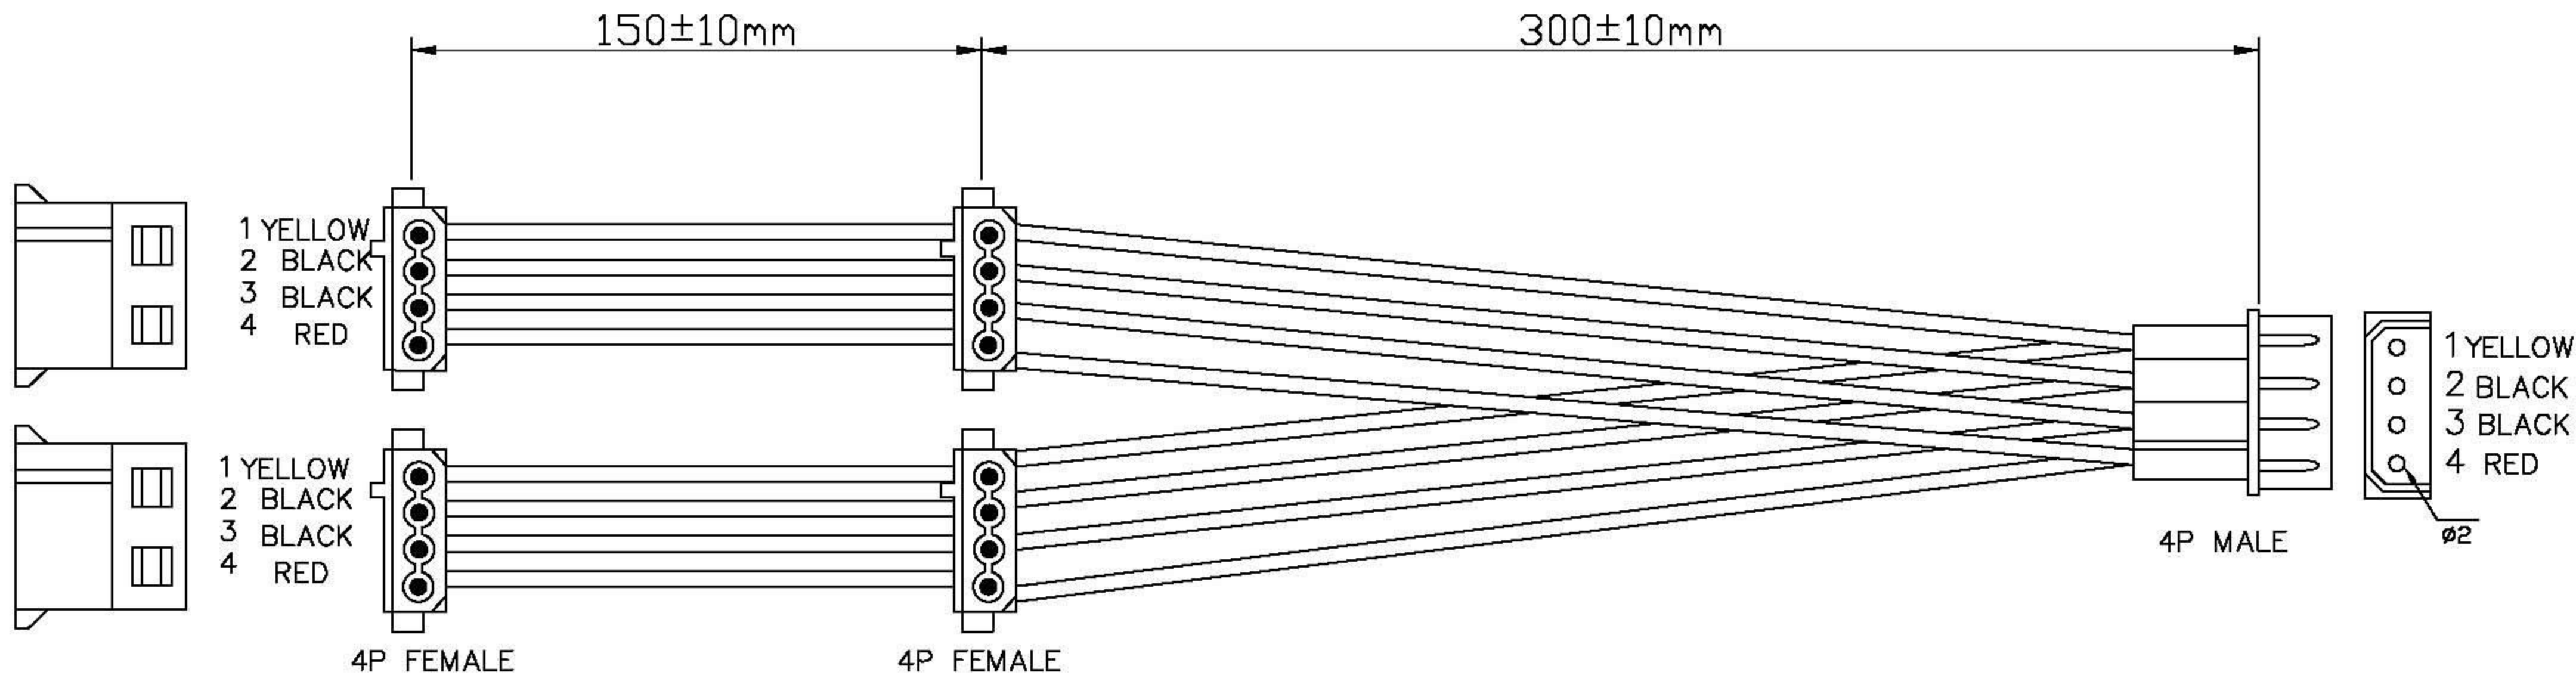

Datenblatt - Fiche technique - Data sheet

11.03.1003

ROLINE Y-Kabel 4 pol. HDD / 4x 4 pol. HDD (90°)

ROLINE Câble d'alimentation interne Y 4 x 4 pôles pour disques

ROLINE Internal Y-Power Cable, 4-pin HDD to 4x 4-pin HDD (90°), 0.15 m

注意大4P的方向

NOTE: PACKING: 1PCS/PE BAG(100*200*0.06)+ 小吊卡+LABEL.

1. CABLE: 18AWG,UL1007,-FOIL,8C,RED/BLACK/BLACK/YELLOW WIRE,PVC JACKET.
2. LENGTH: 150mm/300mm.
3. CONNECTOR: 4P FEMALE*4PCS,4P MALE*1PCS(WHITE COLOR)
4. CONTACTS:

1	2	3	4
1	2	3	4
1	2	3	4
YELLOW	BLACK	BLACK	RED

5. OPEN/SHORT TEST: 100% TEST.
INSULATION: 1M.

COMPANY	RLA		ITEM NO.	11.03.1003	NO	B	Rotronic Co., Ltd.	SCALE	NO.
REVISION	DATE	DISCRIPTION	DRAWN BY					UNIT(mm)	
REV.A/0	2008.12.13		DESIGNED BY					DRAWING NO.	
			APPROVAL BY						