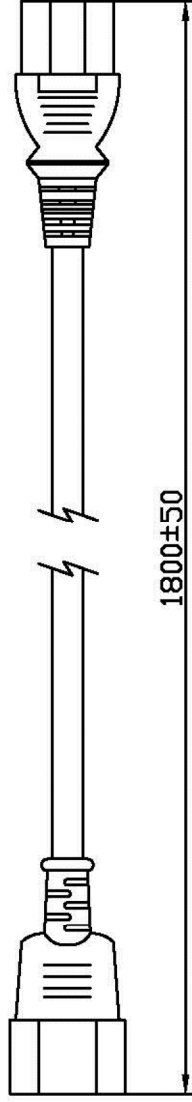

Datenblatt - Fiche technique - Data sheet

19.08.1515

ROLINE Apparate-Verbindungskabel, schwarz, 1,8m

ROLINE Câble d'alimentation, noir, 1,8m

ROLINE Monitor Power Cable, 1.8 m

No	BOM ITEM	Q'TY	P/N
1	KPR-011 TERMINAL	3 pcs	BBN11000
2	IS-011 INNER BODY	1 pcs	MI011000
3	IS-011 OUT BODY	1 pcs	MP011012
4	PVC 50P (IS-011)	18 g	RPP05012
5	KPR-14 TERMINAL	3 pcs	BBB14000
6	IS-14 INNER BODY	1 pcs	MI014000
7	PVC 50P (IS-14)	14.3g	RPP05012
8	PE TIE (BLACK, 6 inch)	1 pcs	KBBPE115
9	PE BAG	1 pcs	KPRI2286

CABLE H05VV-F 3G 0.75 凹 CT-12 (BLACK)			
PLUG	LENGTH	1800	UNIT mm
NAME	N/W		UNIT kg
P/N	KS DWG	SR-1212110-2	VER. A
CLIENT		Design. by 張文娟 2012.12.24	
		Review. by 李俊裴 2012.12.24	
		Approval. by 汪華高 2012.12.24	