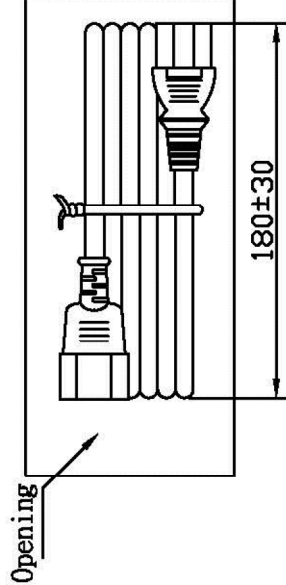

Datenblatt - Fiche technique - Data sheet

19.08.1515

ROLINE Apparate-Verbindungskabel, schwarz, 1,8m

ROLINE Câble d'alimentation, noir, 1,8m

ROLINE Monitor Power Cable, 1.8 m

No	BOM ITEM	Q'TY	P/N
1	KPR-011 TERMINAL	3 pcs	BBN11000
2	IS-011 INNER BODY	1 pcs	MI011000
3	IS-011 OUT BODY	1 pcs	MP011012
4	PVC 50P (IS-011)	18 g	RPP05012
5	KPR-14 TERMINAL	3 pcs	BBB14000
6	IS-14 INNER BODY	1 pcs	MI014000
7	PVC 50P (IS-14)	14.3g	RPP05012
8	PE TIE (BLACK, 6 inch)	1 pcs	KBBPE115
9	PE BAG	1 pcs	KPRI2286

CABLE H05VV-F 3G 0.75 凹 CT-12 (BLACK)			
PLUG	LENGTH	1800	UNIT mm
NAME	N/W		UNIT kg
P/N	KS DWG	SR-1212110-2	VER. A
CLIENT		Design. by 張文娟 2012.12.24	
		Review. by 李俊裴 2012.12.24	
		Approval. by 汪華高 2012.12.24	

rotronic

WIRING COLOR:
 E: Yellow/Green
 N: Blue
 L: Brown

LENGED ON CORD: (Dent MARK)

I-SHENG KSIS <VDE> KEMA-KEUR <VDE> CE BEC 809 <VDE> NF-USE
 1353 IEMMBQU H05VV-F 3G 0.75mm² 60227 IEC 53 RVV 300/500V A041481
 3ASL/75 4V-75 V-75(75°C) 250/440V ORDINARY DUTY Q88228 -LF- CE