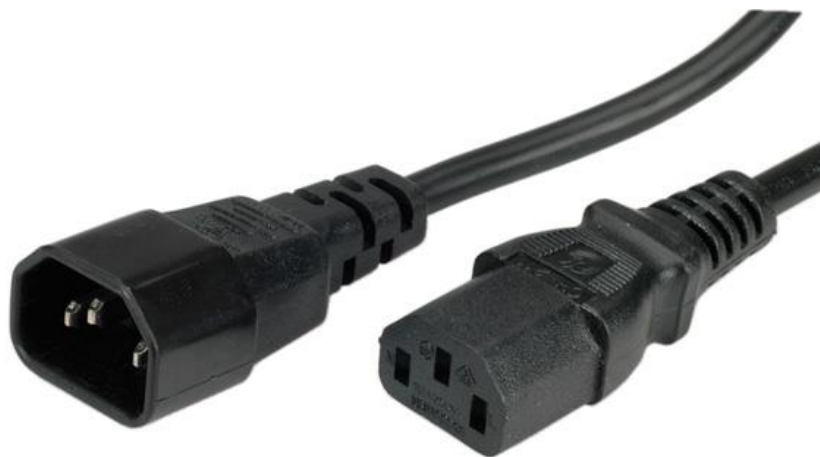

Datenblatt - Fiche technique - Data sheet

19.08.1515

ROLINE Apparate-Verbindungskabel, schwarz, 1,8m

ROLINE Câble d'alimentation, noir, 1,8m

ROLINE Monitor Power Cable, 1.8 m

No	BOM ITEM	Q'TY	P/N
1	KPR-011 TERMINAL	3 pcs	BBN11000
2	IS-011 INNER BODY	1 pcs	MI011000
3	IS-011 OUT BODY	1 pcs	MP011012
4	PVC 50P (IS-011)	18 g	RPP05012
5	KPR-14 TERMINAL	3 pcs	BBB14000
6	IS-14 INNER BODY	1 pcs	MI014000
7	PVC 50P (IS-14)	14.3g	RPP05012
8	PE TIE (BLACK, 6 inch)	1 pcs	KBBPE115
9	PE BAG	1 pcs	KPRI2286

CABLE H05VV-F 3G 0.75 凹 CT-12 (BLACK)			
PLUG	LENGTH	1800	UNIT mm
NAME	N/W		UNIT kg
P/N	KS DWG	SR-1212110-2	VER. A
CLIENT		Design. by 張文娟 2012.12.24	
		Review. by 李俊裴 2012.12.24	
		Approval. by 汪華高 2012.12.24	

rotronic

WIRING COLOR:
 E: Yellow/Green
 N: Blue
 L: Brown

LENGED ON CORD: (Dent MARK)

I-SHENG KSIS <VDE> KEMA-KEUR <VDE> CE BEC 809 <VDE> NF-USE
 1353 IEMMBQU H05VV-F 3G 0.75mm² 60227 IEC 53 RVV 300/500V A041481
 3ASL/75 4V-75 V-75(75°C) 250/440V ORDINARY DUTY Q88228 -LF- CE