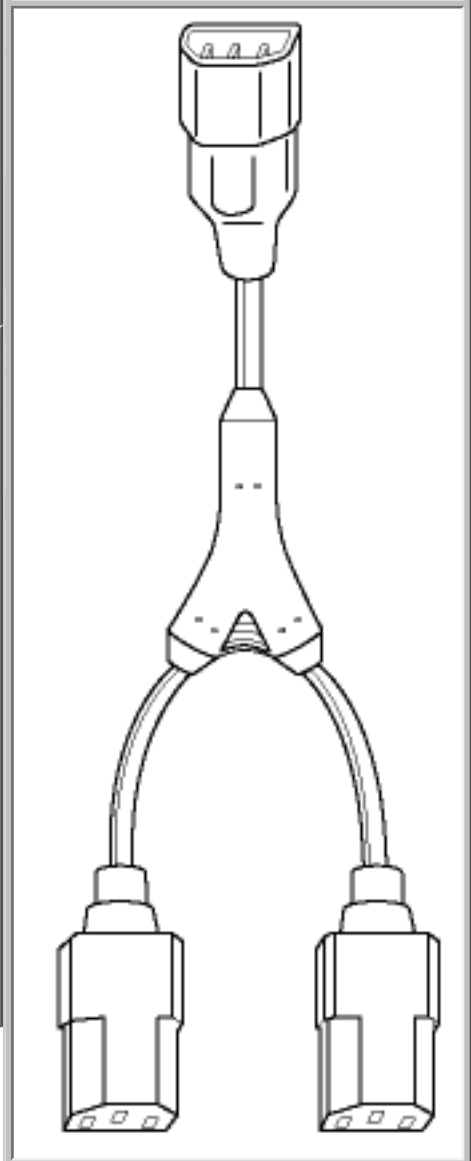

[Back](#)

**Selected Cable: 17269A**

End View	Plug	Cord	Connector	End View
C14	150	SJT	250A	C13

<b>Part Number</b>	17269A
<b>Category</b>	3 conductor plastic detachable special use cords
<b>Jacket Color</b>	black
<b>Length Feet</b>	10': 2' legs
<b>Temperature Rating</b>	60 C°
<b>Packaging Units Per Carton</b>	B-50
<b>Color Coding</b>	North America
<b>AWG Stranding</b>	18 (41x34)
<b>Nominal OD Inch</b>	0.315
<b>Nominal OD millimeter</b>	8
<b>Rating</b>	1250 Watts 10A-125V
<b>Notes</b>	See 17268A for 6' version. See 17271a for 16 gauge version.

**Cord View**

**Approvals**

Qty:

Back

Volex Power Cord Products Division, 5350 Lakeview Parkway S. Drive #D Indianapolis, IN 46268  
800-246-CORD. [info@volexpowercords.com](mailto:info@volexpowercords.com)