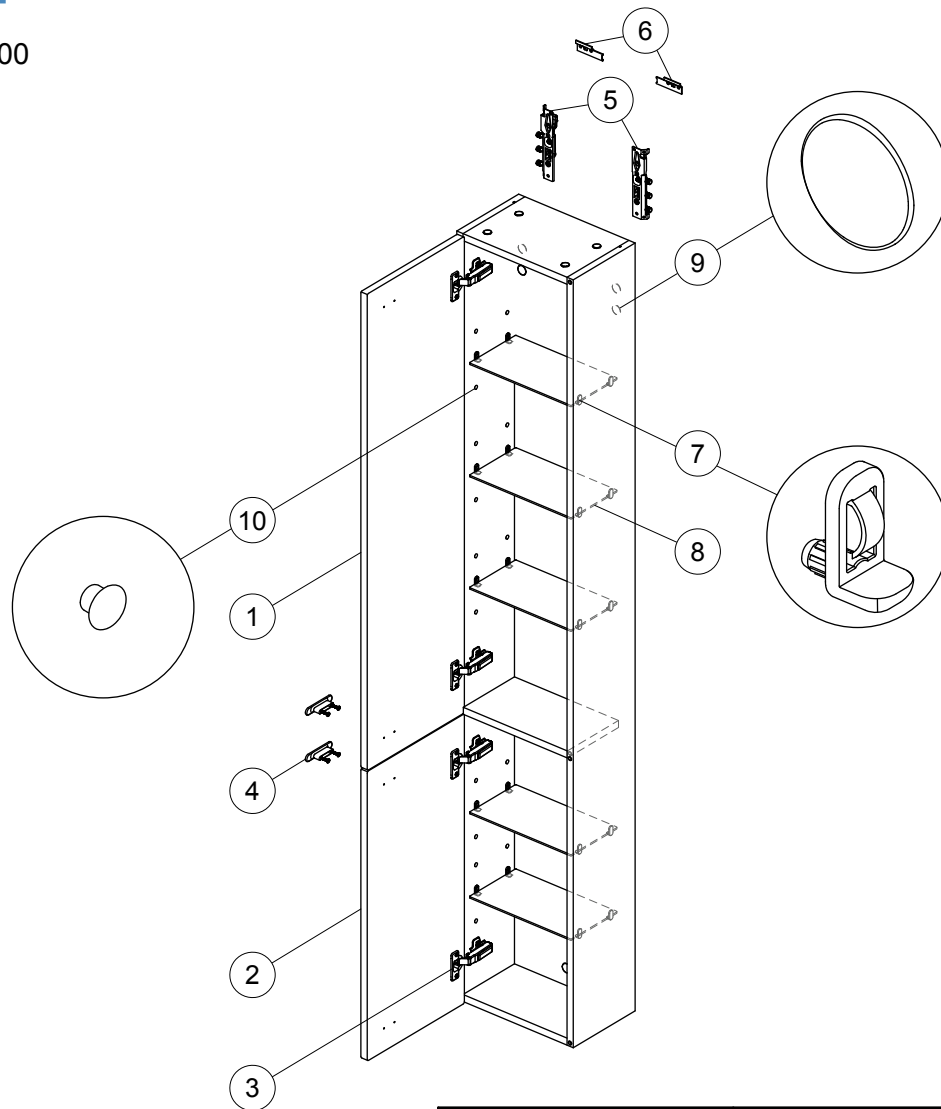

Spare parts

Column Unit 300

C6751
E0379
E0412
E0477

Item	Description	A	B	Quantity
		E0379; E0412	C6751	
		Code No. - Colour/Finish	Code No. - Colour/Finish	
1	Upper door panel	EF377KR - Gloss Grey EF377KS - Elm EF385DK - Walnut EF377SO - American Oak EF377SX - Dark Walnut EF377WG- Gloss White	CV221WG- Gloss White CV221SV - Bleached Oak CV221XA - Walnut CV221KR - Gloss Grey	1
2	Lower door panel	EF314KR - Gloss Grey EF314KS - Elm EF314DK - Walnut EF314SO - American Oak EF314SX - Dark Walnut EF314WG- Gloss White	CV222WG- Gloss White CV222SV - Bleached Oak CV222XA - Walnut CV222KR - Gloss Grey	1
3	Hinge soft close standard (Hinge and plate)	-	CV21667	1 + 1
	Hinge soft close Hettich (Hinge and plate)	EF63867		1 + 1
4	Handle standard with screws	E6748AA	CV177AA	1
5	Hanging brackets KIT 2	EF42467	CV21167	Pair
6	Wall fixation KIT 2 (Hanger plate, screws, plugs)	EF30767	CV21267	10
7	Shelf support KIT	EF31867	CV197AA	4
8	Glass shelf	EF37567 - WG/SO/KS/SX/DK EF37667 - KR	CV223RQ	1
9	Metalic cover caps	EV61267		4
10	Hole cover caps 5mm	EV61667 - White EV61367 - Oak EV61467 - Walnut EV86167 - Gloss Grey		20