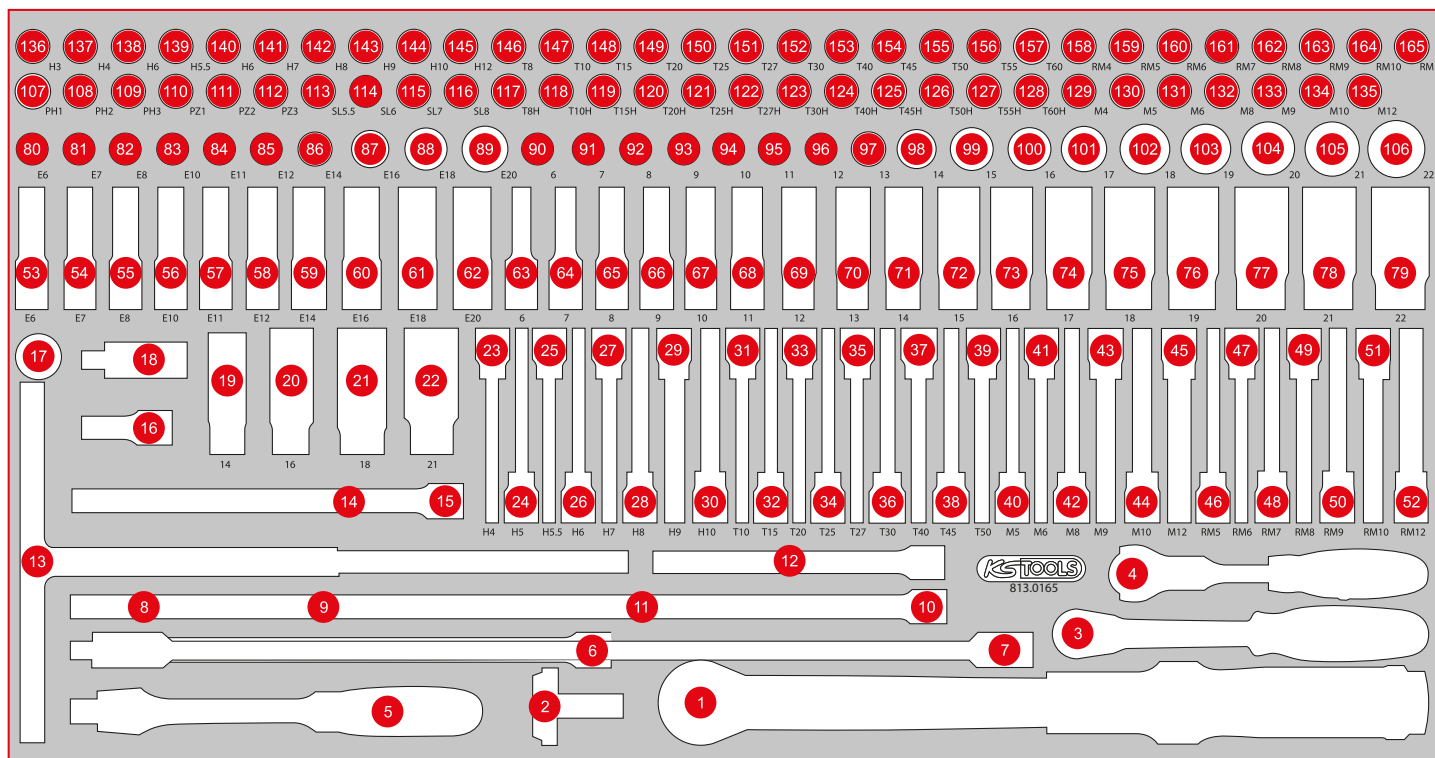

813.0165

L 3/8" Socket spanner set

165

755 x 398 P25

Pos.	Code	Description	pcs	Pos.	Code	Description	pcs	Pos.	Code	Description	pcs
1	516.1432	1/2" ERGOTORQUE® precision torque wrench with rotary mushroom ratchet head, 20-100Nm	1	27	911.1564	3/8" Bit socket hexagon, long, 7 mm	1	56	911.4390	3/8" Torx E socket, E10, long	1
2	516.1428	Rotary square box wrench, 1/2"x3/8"	1	28	911.1565	3/8" Bit socket hexagon, long, 8 mm	1	57	911.4391	3/8" Torx E socket, E11, long	1
3	920.3890	3/8" SlimPOWER Reversible ratchet, 72 teeth	1	29	917.1594	3/8" Bit socket hexagon, long, 9 mm	1	58	911.4392	3/8" Torx E socket, E12, long	1
4	914.3815	3/8" MODIFIX mini T-handle swivel head ratchet, 72 teeth, 0°+90°	1	30	911.1566	3/8" Bit socket hexagon, long, 10 mm	1	59	911.4394	3/8" Torx E socket, E14, long	1
5	917.3939	3/8" Flexi head drive handle	1	31	917.1577	3/8" Bit socket Torx, long, T10	1	60	911.4396	3/8" Torx E socket, E16, long	1
6	911.3803	3/8" Extension with knurling, 250 mm	1	32	917.1579	3/8" Bit socket Torx, long, T15	1	61	911.4398	3/8" Torx E socket, E18, long	1
7	517.1126	T-Handle universal wrench for sockets, extra long, 3/8"	1	33	911.1551	3/8" Bit socket Torx, long, T20	1	62	911.4399	3/8" Torx E socket, E20, long	1
8	911.3852	3/8" Extension with knurling, 45 mm	1	34	911.1552	3/8" Bit socket Torx, long, T25	1	63	917.4806	3/8" Hexagonal socket, deep, 6 mm	1
9	911.3801	3/8" Extension with knurling, 75 mm	1	35	911.1553	3/8" Bit socket Torx, long, T27	1	64	917.4807	3/8" Hexagonal socket, deep, 7 mm	1
10	911.0030	Wobble extension, 3/8", 300 mm	1	36	911.1554	3/8" Bit socket Torx, long, T30	1	65	917.3828	3/8" Hexagonal socket, deep, 8 mm	1
11	911.0045	Wobble extension, 3/8", 450 mm	1	37	911.1555	3/8" Bit socket Torx, long, T40	1	66	917.3829	3/8" Hexagonal socket, deep, 9 mm	1
12	911.3802	3/8" Extension with knurling, 150 mm	1	38	911.1556	3/8" Bit socket Torx, long, T45	1	67	917.3830	3/8" Hexagonal socket, deep, 10 mm	1
13	911.3931	3/8" T-Handle-Spinner	1	39	911.1557	3/8" Bit socket Torx, long, T50	1	68	917.3831	3/8" Hexagonal socket, deep, 11 mm	1
14	911.3912	Wobble extension, 3/8", 150 mm	1	40	917.3904	XZN spline bit socket, 3/8", M5, long	1	69	917.3832	3/8" Hexagonal socket, deep, 12 mm	1
15	911.3913	Wobble extension, 3/8", 200 mm	1	41	917.3905	XZN spline bit socket, 3/8", M6, long	1	70	917.3833	3/8" Hexagonal socket, deep, 13 mm	1
16	911.3910	Wobble extension, 3/8", 45 mm	1	42	917.3906	XZN spline bit socket, 3/8", M8, long	1	71	917.3834	3/8" Hexagonal socket, deep, 14 mm	1
17	911.3826	3/8" Sliding / reducing adaptor, 1/2" F x 3/8" M	1	43	917.3907	XZN spline bit socket, 3/8", M9, long	1	72	917.3835	3/8" Hexagonal socket, deep, 15 mm	1
18	911.3850	3/8" Universal joint	1	44	917.3908	XZN spline bit socket, 3/8", M10, long	1	73	917.3836	3/8" Hexagonal socket, deep, 16 mm	1
19	911.3990	3/8" Special spark plug socket, thin-walled, 14 mm	1	45	917.3909	XZN spline bit socket, 3/8", M12, long	1	74	917.3837	3/8" Hexagonal socket, deep, 17 mm	1
20	911.3804	3/8" Spark plug socket, 16 mm	1	46	917.3930	3/8" RIBE® Bit socket, long, M5	1	75	917.3838	3/8" Hexagonal socket, deep, 18 mm	1
21	911.3823	3/8" Spark plug socket, 18 mm	1	47	917.3931	3/8" RIBE® Bit socket, long, M6	1	76	917.3839	3/8" Hexagonal socket, deep, 19 mm	1
22	911.3805	3/8" Spark plug socket, 21 mm	1	48	917.3932	3/8" RIBE® Bit socket, long, M7	1	77	917.3840	3/8" Hexagonal socket, deep, 20 mm	1
23	911.1561	3/8" Bit socket hexagon, long, 4 mm	1	49	917.3933	3/8" RIBE® Bit socket, long, M8	1	78	917.3841	3/8" Hexagonal socket, deep, 21 mm	1
24	911.1562	3/8" Bit socket hexagon, long, 5 mm	1	50	917.3934	3/8" RIBE® Bit socket, long, M9	1	79	917.3842	3/8" Hexagonal socket, deep, 22 mm	1
25	911.15625	3/8" Bit socket hexagon, long, 5,5 mm	1	51	917.3935	3/8" RIBE® Bit socket, long, M10	1	80	911.4340	3/8" Torx E Socket, E6	1
26	911.1563	3/8" Bit socket hexagon, long, 6 mm	1	52	917.3936	3/8" RIBE® Bit socket, long, M12	1	81	911.4341	3/8" Torx E Socket, E7	1
				53	911.4386	3/8" Torx E socket, E6, long	1	82	911.4342	3/8" Torx E Socket, E8	1
				54	911.4387	3/8" Torx E socket, E7, long	1	83	911.4318	3/8" Torx E Socket, E10	1
				55	911.4388	3/8" Torx E socket, E8, long	1	84	911.4319	3/8" Torx E Socket, E11	1