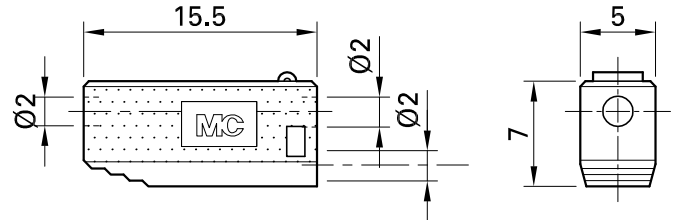

# KT205

Item number 22.2030-\*

Insulating part

Technical data	
Diameter of plug system	2 mm
Standard color(s) *	21 22 23 24 25 26 27 28 29
Optional color(s)	20