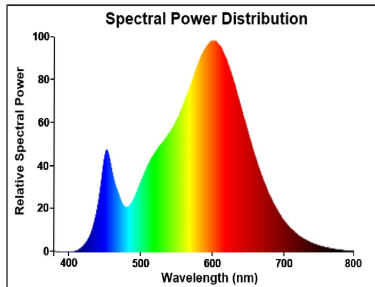

Distance [m]	Cone diameter [m]	E(0°)	E(C90)	E(C0)	Illuminance [lx]
0.5	1.34	3005	324	249	
	1.62				
1.0	2.67	751	81	62	
	3.04				
1.5	4.01	334	36	28	
	4.57				
2.0	5.35	188	20	16	
	6.09				
2.5	6.68	120	13	10	
	7.61				
3.0	8.02	83	9	7	
	9.13				

Distance [m] Cone diameter [m] Illuminance [lx]
— C0 - C180 (Half beam angle: 113.4°)
— C90 - C270 (Half beam angle: 106.4°)