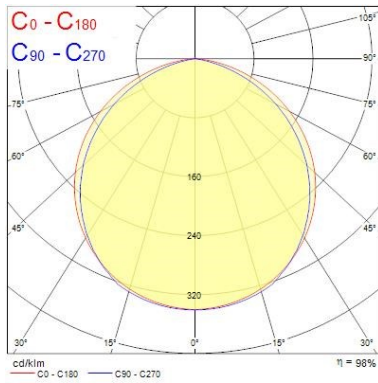

### Optical data

Fixture luminous flux (lm)	10750
Luminaire efficacy (lm/W)	130
Colour temperature (K)	3000
CRI (Ra)	80
Colour Variation Initial (SDCM)	SDCM3
Beam Angle (°)	120
Beam Angle (°)	N/A
Photobiological Risk Group	RG1

## PHOTOMETRY

Distance [m]	Cone diameter [m]	E(0°)	E(C90)	E(C0)	Illuminance [lx]
0.5	1.34	3005	324	249	
	1.62				
1.0	2.67	751	81	62	
	3.04				
1.5	4.01	334	36	28	
	4.57				
2.0	5.35	188	20	16	
	6.09				
2.5	6.68	120	13	10	
	7.61				
3.0	8.02	83	9	7	
	9.13				