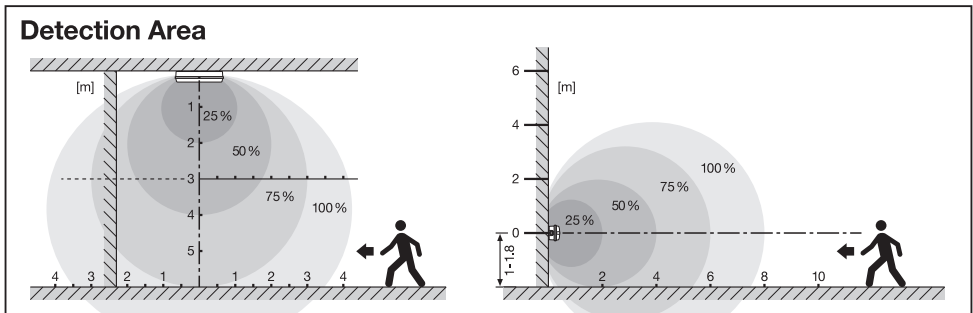

BULKHEAD COMPACT BULKHEAD COMPACT SENSOR

BULKHEAD COMPACT SENSOR

ON OFF 1 2 3 4 5 6 7 8

Daylight Sensor

1	2	3	
ON	ON	ON	2 LUX
-	ON	ON	10 LUX
-	ON	-	30 LUX
-	-	ON	50 LUX
-	-	-	Disable

Hold Time

4	5	6	
ON	ON	ON	5 s
ON	ON	-	30 s
ON	-	ON	90 s
ON	-	-	5 min
-	ON	ON	20 min
-	-	-	30 min

Detection Area

7	8	
ON	ON	100 %
ON	-	75 %
-	ON	50 %
-	-	25 %

6

A

B

PG13.5

① ② ③

3.25 Nm
↓
IP65

✓	✓	✗
✓	✓	✗
✗	✗	✗