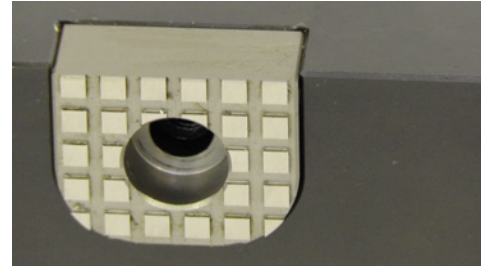

Use

accessories for fixed jaws (pendulum jaws)

ATORN[®]**Application**

Replaceable inserts for fixed jaws.

Delivery

ref. no. 28792005 delivery: 1 piece insert, with flat grooves, incl. Screw, suitable for ref. no. 28792 033 and 034 ref. no. 28792006 Delivery: 1 piece insert, with pointed grooves, incl. Screw, suitable for ref. no. 28792 033 and 034 ref. no. 28792007 Delivery: 1 piece insert, flat, incl. Screw, suitable for ref. no. 28792 033 and 034 ref. no. 28792008 Delivery: 1 piece grip insert, incl. screw, suitable for ref. no. 28792 033 and 034

Art. no.	28792 005
Jaw design	Flat grooves

EAN-Code

4050293420425