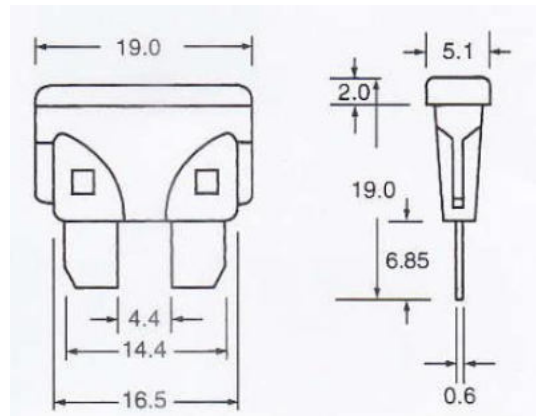

Automotive Blade Fuse Assortment 80pcs with Hand Tool

Specification:

Fuse Characteristic	Slow Blow
Number of Pieces	80

Electrical Characteristics:

Rating	Blowing Time
110%	4 Hours Min
135%	1800 sec Max
200%	5 sec Max

Included:

Hand tool

Fuse, violet, 3 A (10 pcs)

Fuse, orange, 5 A (10 pcs)

Fuse, brown, 7.5 A (10 pcs)

Fuse, red, 10 A (10 pcs)

Fuse, blue, 15 A (10 pcs)

Fuse, yellow, 20 A (10 pcs)

Fuse, clear, 25 A (10 pcs)

Fuse, green, 30 A (10 pcs)

Art. Nr.
RND 170-00229