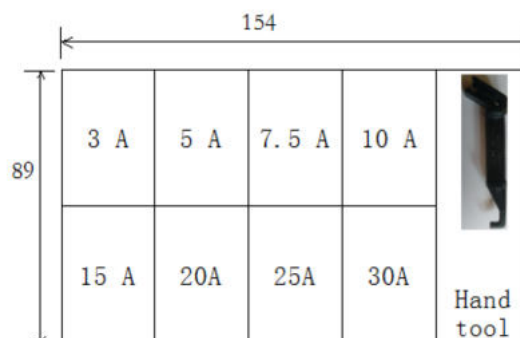

Included:

Hand tool

Fuse, violet, 3 A (10 pcs)

Fuse, orange, 5 A (10 pcs)

Fuse, brown, 7.5 A (10 pcs)

Fuse, red, 10 A (10 pcs)

Fuse, blue, 15 A (10 pcs)

Fuse, yellow, 20 A (10 pcs)

Fuse, clear, 25 A (10 pcs)

Fuse, green, 30 A (10 pcs)