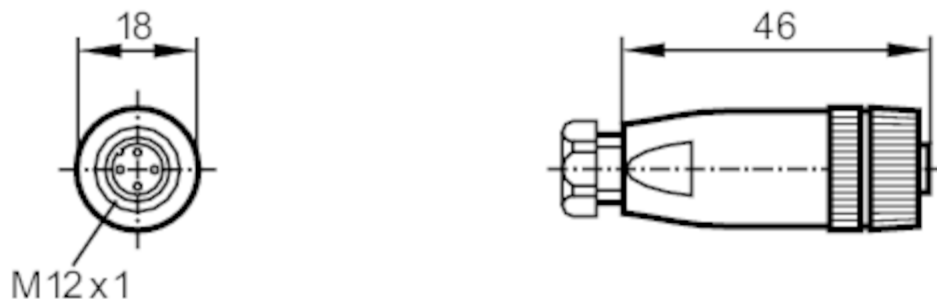

E10109

Wirable socket

SDOGH040PLSFKPG

Electrical data

Operating voltage	[V]	< 45 AC / < 70 DC
Max. current load total	[A]	4; (...40 °C)

Operating conditions

Ambient temperature	[°C]	-25...85
Protection		IP 67

Mechanical data

Weight	[g]	14.9
Dimensions	[mm]	18 x 18 x 46
Materials		PA
Material nut		PA

Remarks

Pack quantity		1 pcs.
---------------	--	--------

Electrical connection

screw terminals: ...0.75 mm²; Cable sheath: Ø 4...6 mm

Electrical connection - socket

Connector: 1 x M12, straight; Moulded body: PA; Locking: PA

E10109

Wirable socket

SDOGH040PLSFKPG

Connection