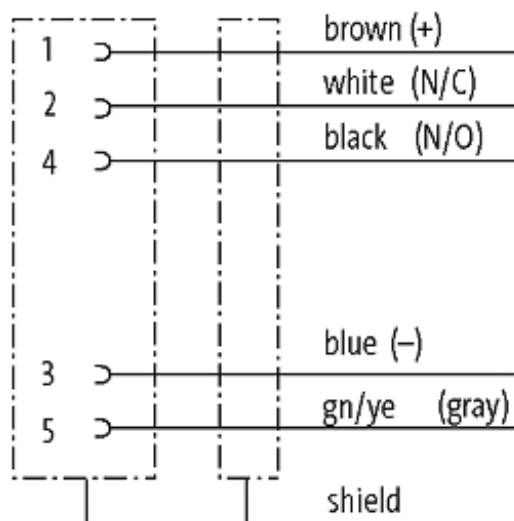

**M12 female receptacle shielded rear mount**

PUR 5x0,34 shielded bk UL,CSA+drag chain 0,6m

Flange M12 female  
5-pole, shielded  
Rear mounting  
Mounting nut  
With open ended wires

Further cable lengths on request. The resistance to aggressive media should be individually tested for your application. Further details on request.

[Link to Product](#)**Illustration**

# Female

Product may differ from Image