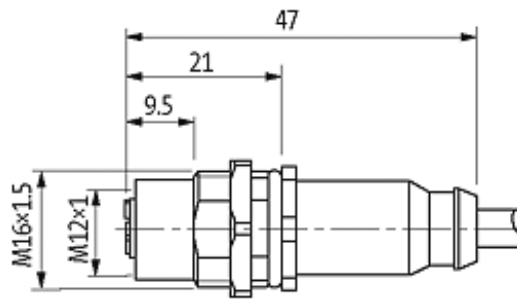

**M12 female receptacle shielded rear mount**

PUR 5x0,34 shielded bk UL,CSA+drag chain 0,6m

Flange M12 female  
5-pole, shielded  
Rear mounting  
Mounting nut  
With open ended wires

Further cable lengths on request. The resistance to aggressive media should be individually tested for your application. Further details on request.

# Female

Product may differ from Image