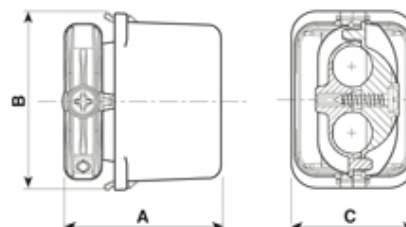

5633/////86

Minature Paguro gel connector junction box grey, 2 cable entry 8-10mm with 3 pole terminal block

Dimensioni / Dimensions (mm)

A	B	C
38	42,5	29,5

SPECIFICATION

Cable Entries	2
Number of Poles	3
Terminal Type	Screw - wp
Body Material	Nylon PA66-RV
Colour	Grey
IP Rating	68
Max Conductor Size (Sq mm)	2.5
Max Current (A)	16
Max Voltage (V)	250
Minimum Temp Rating °C	-30
Maximum Temp Rating °C	130
Minimum Cable Diameter (mm)	8
Maximum Cable Diameter (mm)	10
Depth (mm)	(c) 29.5
Fixing System	Cable
Gel Material	Sealing bi-component syliconic gel
Length (mm)	(A) 38
Width (mm)	(B) 42.5