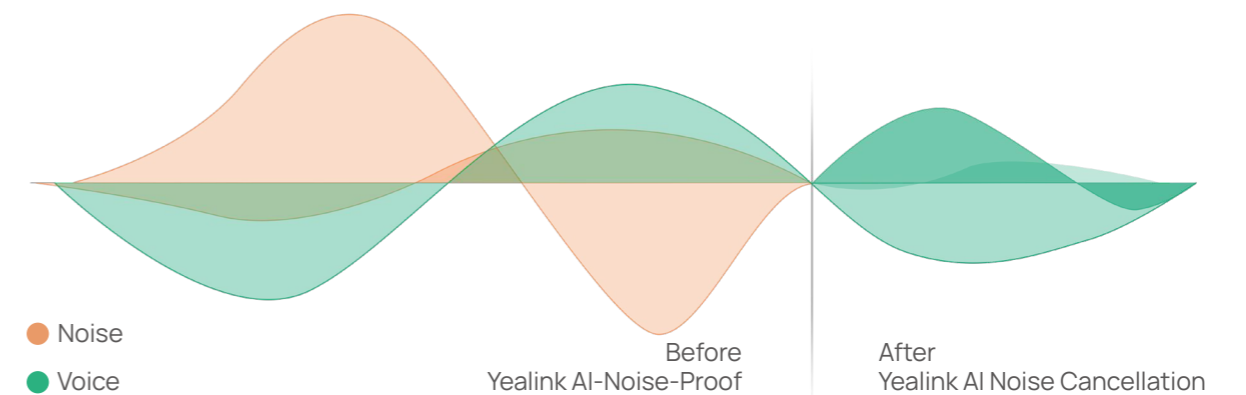

AI-BASED VOICE CLEAN UP ALL THE NOISE

Yealink enhanced AI noise cancellation makes the audio experience more brilliant. Leveraging a massive deep-learning sound database to reduce background noises, it is more about intelligent audio analysis than standard filtering of audio frequencies. The distracting keyboard clatter, mouse clicks, footsteps, and other ambient noises are smartly pared back, ensuring that users enjoy crystal-clear audio quality.