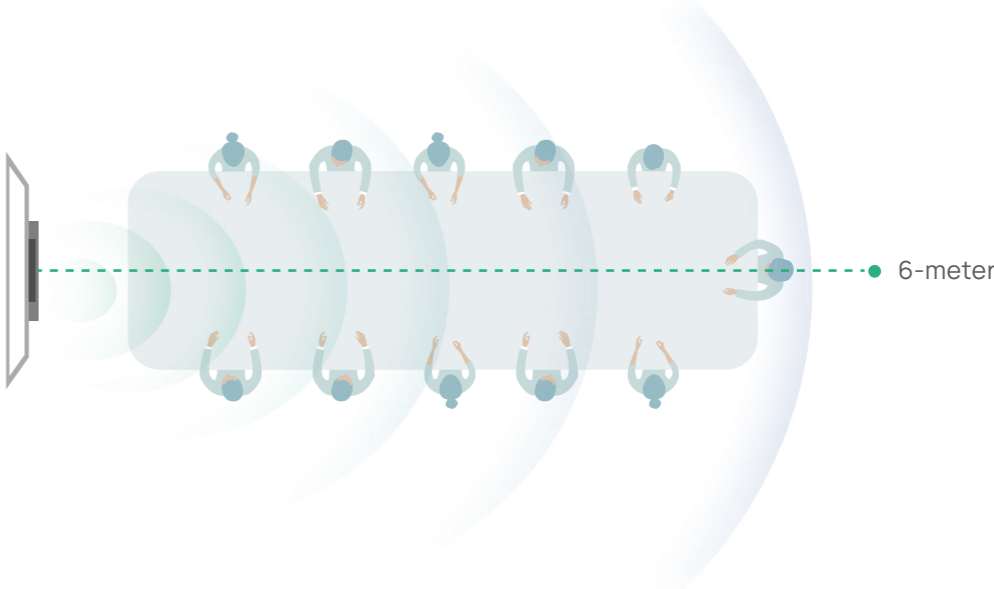

Speaker Tracking

Speaker Tracking frames a real-time close-up on the presenter, bringing a vivid face-to-face meeting experience and ensuring attendees are well-engaged.

Picture-in-Picture

Picture-in-picture shows the meeting room and the speaker at the same time, enabling users to keep an eye on who's talking even if the speaker is seated at the far end.

Multi-Focus Framing

It turns equal windows of multiple persons into a recombined meeting view, solving the problem of distractions due to an unclear background.

Smart Gallery (Zoom Only)

Smart gallery displays three video feeds, one panoramic view, and two individual view of the current and last active speaker. This allows to display the group more clearly to remote attendees.

IMMERSIVE VOICE IN EVERY CORNER

The built-in 8 MEMS microphone arrays and speaker in Yealink MeetingBar, completely cover up to 6-meter medium-sized spaces. As the MeetingBar is equipped with a powerful independent audio processing unit, you can enjoy a worry-free, full-duplex voice experience with superior performance.