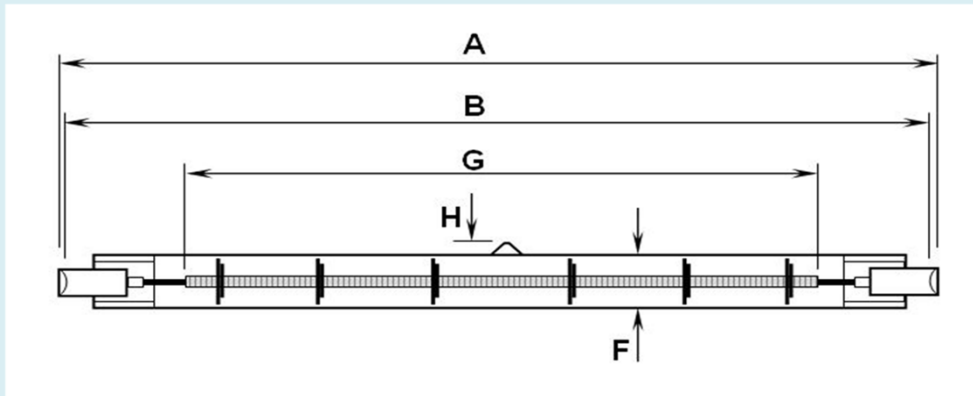

Lamp Product Data Specification

VICTORY

Lamp Product Code: **6424143Y**

Version No.: **2**

Issue Date: **04.09.2009**

Coating Coverage (where applic.) :-

N/A

Dimensions (in mm) :-

(Overall Length) A	350
(Inside Cap to Cap Length) B	347
(Lead Length) C	N/A
(Secondary Length) D	0
(UnHeated/Other Length) E	0
(Tube Dia) F	10.5
(Heat Length) G	270
(Pip Height) H	5 Max

Additional Data:

Technical Data :-

Volts	240
Watts	1400
Finish	Ruby Slim
Cap	R7s
Colour Temp. (°K)	TBA
Life (hrs)	5000
Burning Position	Horizontal
Leads	N/A
Termination	N/A

IMPORTANT: Please refer all enquiries to our offices for alternatives &/or changes.