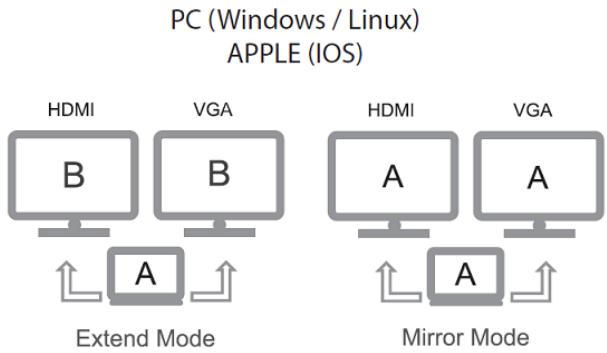

	REVISED	DR	APP

0

Due to the flat and fanless design of notebooks, ultrabooks, tablets or handhelds consoles, multimedia and computing interfaces will outsourced to external docking devices.

Many devices uses here the USB-C interface. USB-C works bidirectionally it can send data and receive it.

- The USB-C dock 4in1 contains:
- a HDMI jack for resolutions up to 4K at 30Hz
  - a VGA jack for FullHD resolutions (1080p)
  - a USB-A jack for data transmission up to 5Gbps
  - a USB-C charging jack for PowerDelivery up to 87W

If you use both video outputs (HDMI + VGA) at the same time, only mirror mode (desktop mirroring) can be used. The same image will then appear on all 3 displays, including your Notebook display. The resolution is then automatically set to the level that all 3 displays support (m 1080p). To extend your display (desktop extending), please choose only one video outpu

You connect the dock to a free USB-C jack and you can use both features simultaneously. Drivers are installed automatically from operating system.

- Connections: USB-C plug
- Interfaces: HDMI-A jack, VGA jack, USB-A jack, USB-C jack
- HDMI-A jack: up to 3840x2160/30Hz, 2560x1440/60Hz (HDMI 1.4)
  - » Here you can connect an external monitor, TV or video projector
- VGA jack: up to 1920x1080/60Hz
  - » Here you can connect an external monitor, TV or video projector
- USB-A jack: up to 5Gbps (USB 3.0/3.1 Gen 1/3.2 Gen 1, SuperSpeed USB)
  - » Here you can connect external peripheral devices or mass storage devices
- USB-C jack: up to 87 watts PD input (PowerDelivery)
  - » Here you can connect your USB-C power supply
- Features: Plug & Play, wide compatibility because of high class chipsets,