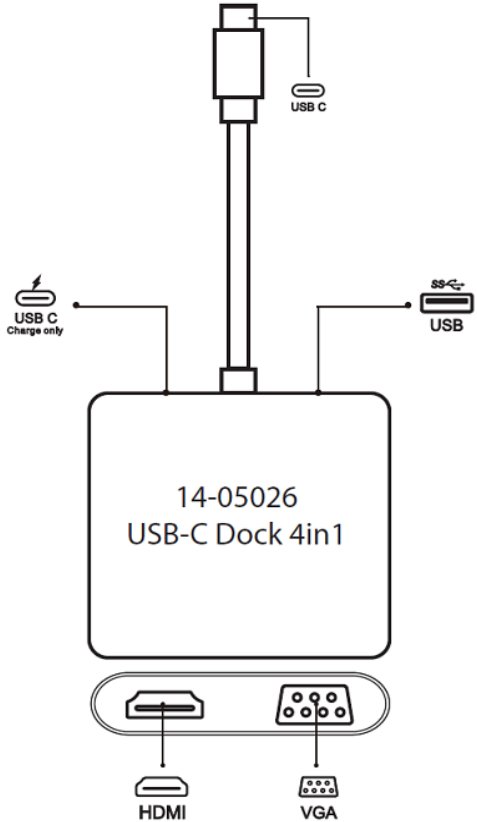

	REVISED	DR	APP

0

Due to the flat and fanless design of notebooks, ultrabooks, tablets or handhelds consoles, multimedia and computing interfaces will outsourced to external docking devices.

Many devices uses here the USB-C interface. USB-C works bidirectionally it can send data and receive it.

- The USB-C dock 4in1 contains:
- a HDMI jack for resolutions up to 4K at 30Hz
  - a VGA jack for FullHD resolutions (1080p)
  - a USB-A jack for data transmission up to 5Gbps
  - a USB-C charging jack for PowerDelivery up to 87W

You connect the dock to a free USB-C jack and you can use both features simultaneously. Drivers are installed automatically from operating system.

- Connections: USB-C plug
- Interfaces: HDMI-A jack, VGA jack, USB-A jack, USB-C jack
- HDMI-A jack: up to 3840x2160/30Hz, 2560x1440/60Hz (HDMI 1.4)
  - » Here you can connect an external monitor, TV or video projector
- VGA jack: up to 1920x1080/60Hz
  - » Here you can connect an external monitor, TV or video projector
- USB-A jack: up to 5Gbps (USB 3.0/3.1 Gen 1/3.2 Gen 1, SuperSpeed USB)
  - » Here you can connect external peripheral devices or mass storage devices
- USB-C jack: up to 87 watts PD input (PowerDelivery)
  - » Here you can connect your USB-C power supply
- Features: Plug & Play, wide compatibility because of high class chipsets,

1	CONNECTORS	USB-C PLUG, HDMI-A JACK, VGA JACK, USB-C JACK, USB-A JACK
2	MOLDING	METAL, ALU
3	CHIPSETS	AG9321
NO	PART NAME	PICTURES AND COLORS CAN DIFFER FROM THE PRODU

shiverpeaks®

DESCRIPTION		USB-C DOCK 4 IN 1, HDMI, VGA, PD, HUB					
SIZE	A4	DATE		CHECKED		TOL	BS14-05026
UNIT	MM	DRAWN		APPROVED			
CUSTOM TARIF NO.: 85444290900							