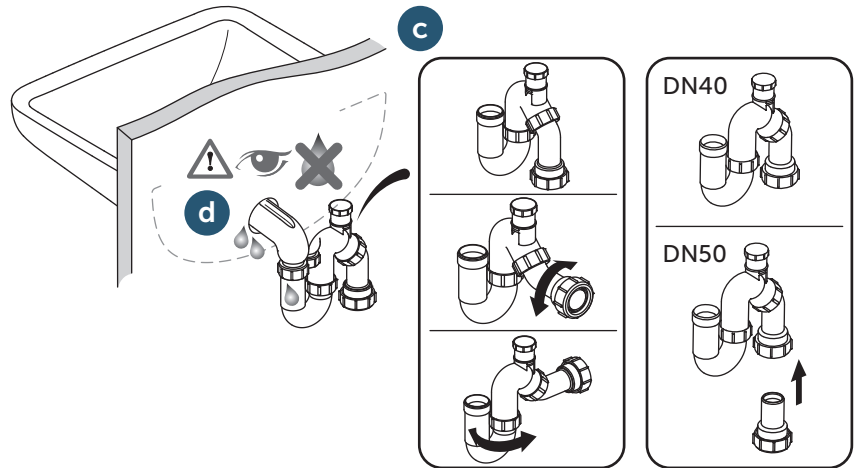

Trap
x 1

Items marked **G** contain a silver biocide antimicrobial substance

R016167 (supplied separately)

Wall panel hole positions:

	E2327	E2328
A	355	370
B	245	260

Ideal Standard International NV
 Corporate Village – Gent Building
 Da Vincilaan 2
 B1935 – Zaventem
 Belgium