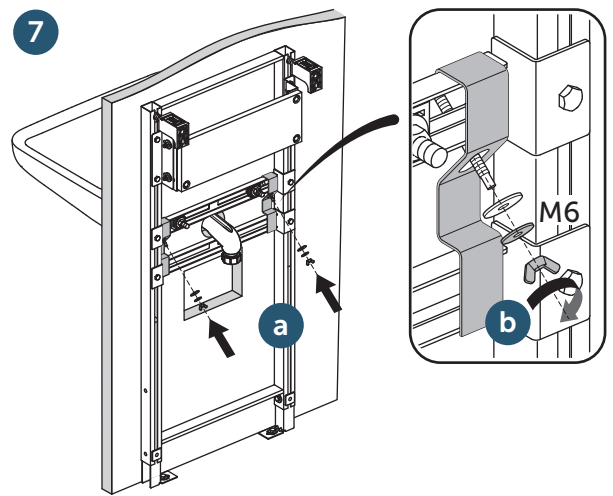

Trap
x 1

Items marked **G** contain a silver biocide antimicrobial substance

R016167 (supplied separately)

Wall panel hole positions:

	E2327	E2328
A	355	370
B	245	260

Ideal Standard International NV
 Corporate Village – Gent Building
 Da Vincilaan 2
 B1935 – Zaventem
 Belgium