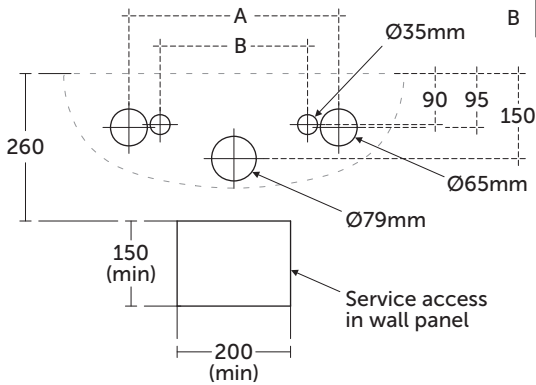

E232701

E232801

TT0299764

M12 Hanger
x 2

M6 Toggle &
bracket assembly
x 2

E254967 (supplied separately)

Pipe clamp
x 1

Waste adaptor DN40 / DN50
x 1

Trap
x 1

Items marked **G** contain a silver biocide antimicrobial substance

R016167 (supplied separately)

Wall panel hole positions:

	E2327	E2328
A	355	370
B	245	260

Ideal Standard International NV
 Corporate Village – Gent Building
 Da Vincilaan 2
 B1935 – Zaventem
 Belgium