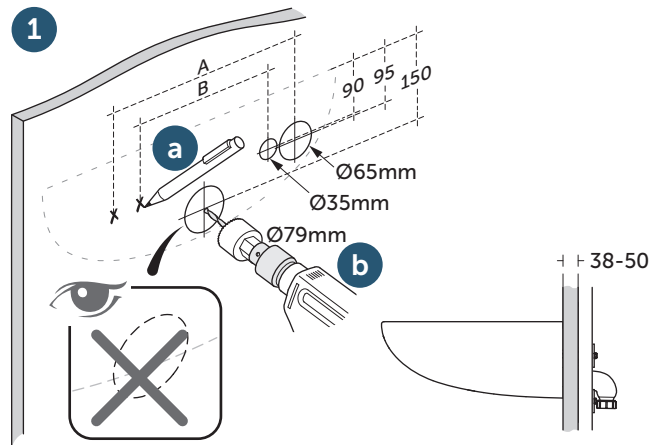

Trap
x 1

Items marked **G** contain a silver biocide antimicrobial substance

R016167 (supplied separately)

Wall panel hole positions:

	E2327	E2328
A	355	370
B	245	260

Ideal Standard International NV
 Corporate Village – Gent Building
 Da Vincilaan 2
 B1935 – Zaventem
 Belgium