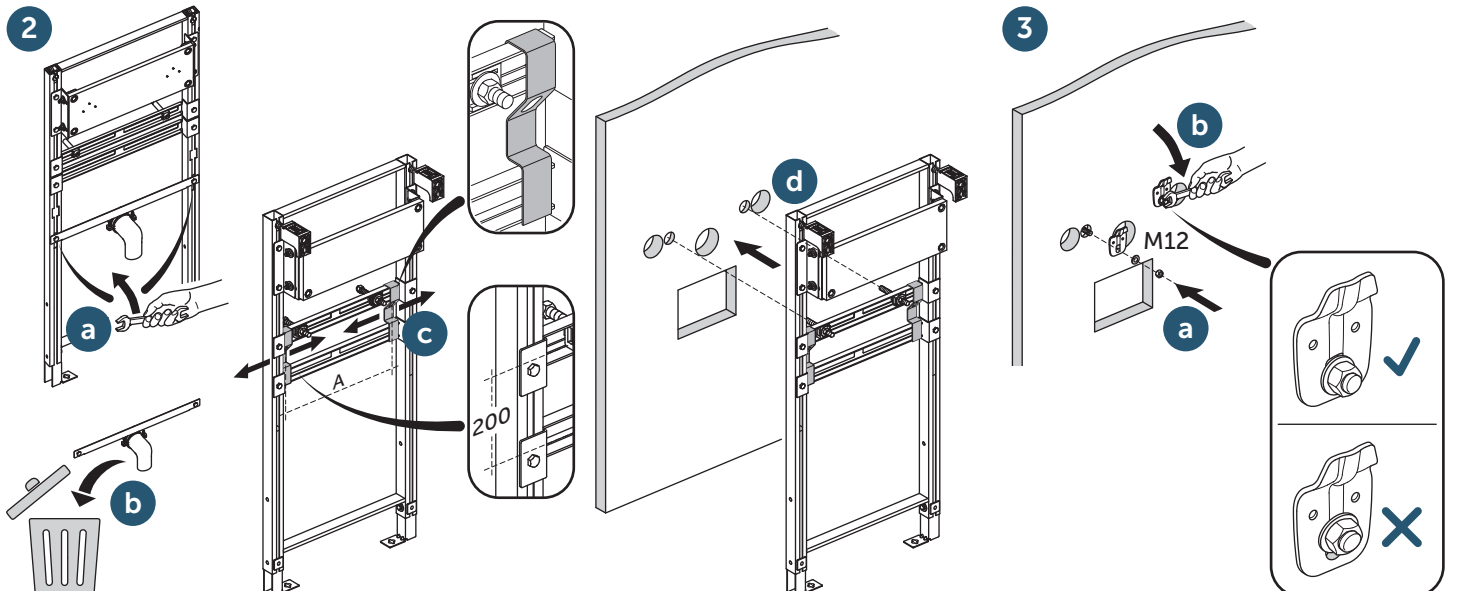

Trap
x 1

Items marked **G** contain a silver biocide antimicrobial substance

R016167 (supplied separately)

Wall panel hole positions:

	E2327	E2328
A	355	370
B	245	260

Ideal Standard International NV
 Corporate Village – Gent Building
 Da Vincilaan 2
 B1935 – Zaventem
 Belgium