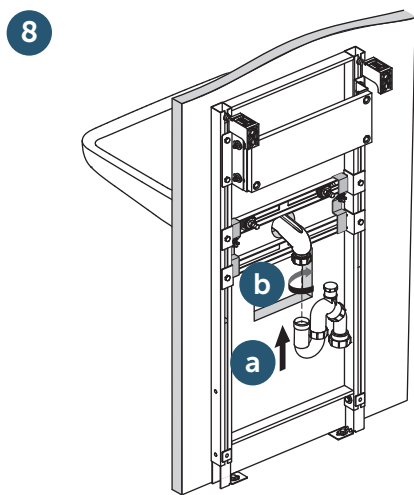

Trap
x 1

Items marked **G** contain a silver biocide antimicrobial substance

R016167 (supplied separately)

Wall panel hole positions:

	E2327	E2328
A	355	370
B	245	260

Ideal Standard International NV
 Corporate Village – Gent Building
 Da Vincilaan 2
 B1935 – Zaventem
 Belgium