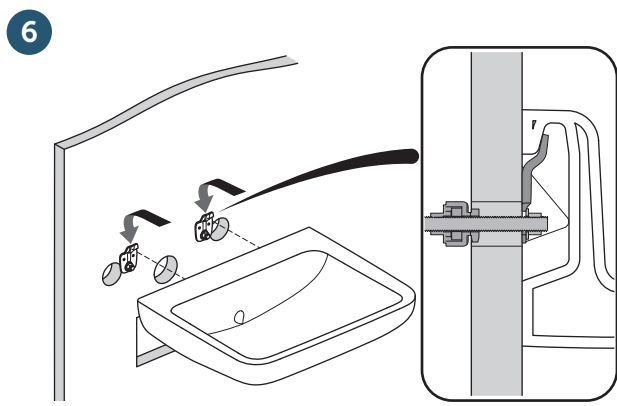

Trap
x 1

Items marked **G** contain a silver biocide antimicrobial substance

R016167 (supplied separately)

Wall panel hole positions:

	E2327	E2328
A	355	370
B	245	260

Ideal Standard International NV
 Corporate Village – Gent Building
 Da Vincilaan 2
 B1935 – Zaventem
 Belgium