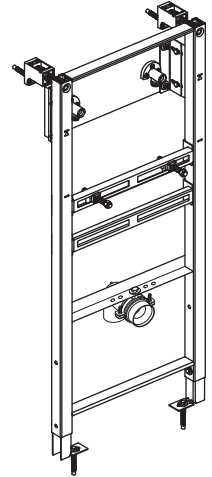

E232701

E232801

TT0299764

M12 Hanger
x 2

M6 Toggle &
bracket assembly
x 2

E254967 (supplied separately)

Pipe clamp
x 1

Waste adaptor DN40 / DN50
x 1

Trap
x 1

Items marked **G** contain a silver biocide antimicrobial substance

R016167 (supplied separately)