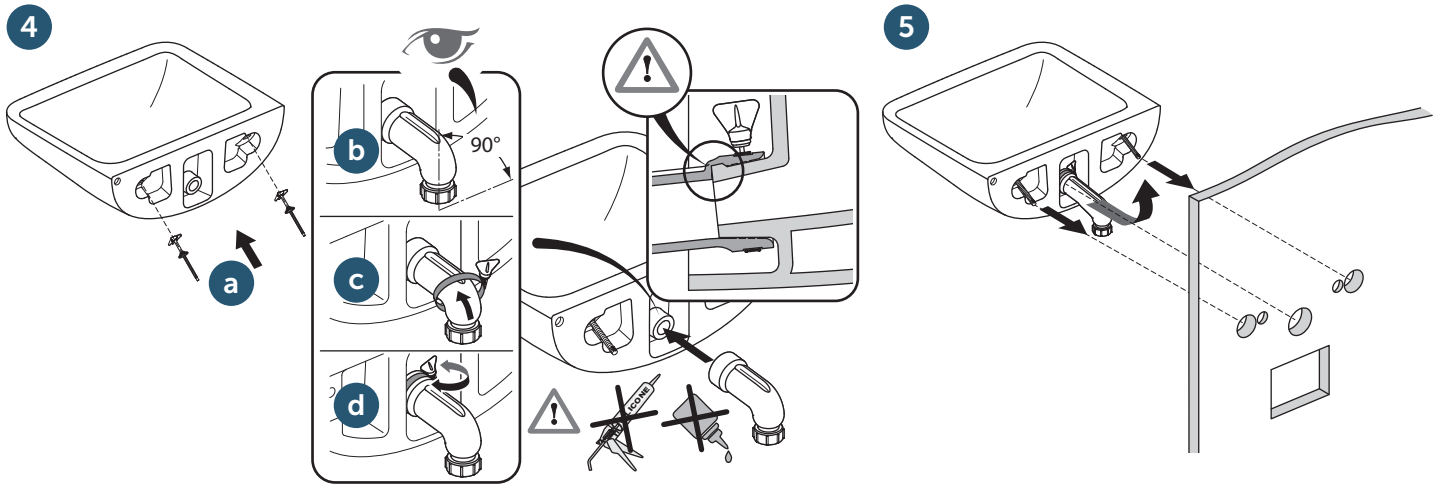

Trap
x 1

Items marked **G** contain a silver biocide antimicrobial substance

R016167 (supplied separately)

Wall panel hole positions:

	E2327	E2328
A	355	370
B	245	260

Ideal Standard International NV
 Corporate Village – Gent Building
 Da Vincilaan 2
 B1935 – Zaventem
 Belgium