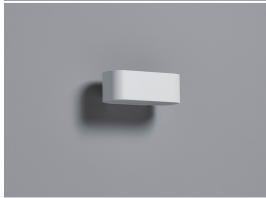

Lumina

Lumina Curve LED 2700K

3039983

Product features

- Ambient decorative Curve LED rectangular horizontal wall light with direct / indirect lighting to provide a soft lighting effect, 2700K amber white colour temperature, white aluminium body and integrated LED (non-dimmable) driver, 355 lumens, 6W, 59lm/W, 2700K, IP20, RAL 9003

PRODUCT OVERVIEW

Product name	Lumina Curve LED 2700K
Technology	LED
Housing	Aluminium
Mount	Wall surface mounted
Environment	Internal
General application	Hospitality, Residential & Consumer
ETIM Class	EC002892
E-number FI	4271114
E-number SE	7502646
Warranty	3 years
Fixture luminous flux (lm)	355
Luminaire efficacy (lm/W)	59
LOR (%)	100
Colour temperature (K)	2700
Light colour	Amber White
CRI (Ra)	85
Total power consumption (W)	6
Electrical protection	Class II
Control gear type	LED driver constant current
Dimming method	N/A
Housing colour	White
IP rating	IP20
IK rating	IK02
Product EAN number	8711971399834

DATA TABLE

General data

Product name	Lumina Curve LED 2700K
Technology	LED
Housing	Aluminium
Mount	Wall surface mounted

Lumina

Lumina Curve LED 2700K

3039983

Environment	Internal
General application	Hospitality, Residential & Consumer
Performance ambient temperature Tq (°C)	25
ETIM Class	EC002892
E-number FI	4271114
E-number SE	7502646
Warranty	3 years