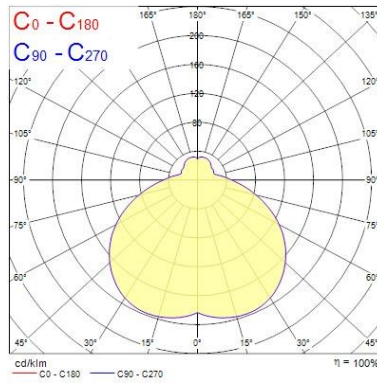

Optical data

Fixture luminous flux (lm)	355
Luminaire efficacy (lm/W)	59
LOR (%)	100
Colour temperature (K)	2700
Light colour	Amber White
CRI (Ra)	85
Adjustable chromaticity	N

Electrical data

Total power consumption (W)	6
Mains voltage (V)	100-240V
Electrical protection	Class II
Control gear type	LED driver constant current
Transformer required	No
Dimming method	N/A
Drive current (mA)	500
Energy Efficiency Class (A->G) of contained light source	F

Lifetime data

Lifespan L70 B50	50000
Lifespan L80 B20	35000
Lifespan L90 B10	25000

Physical data

Housing colour	White
IP rating	IP20
IK rating	IK02
Nominal Product Length (mm)	106
Nominal Product Width (mm)	188
Nominal Product Height (mm)	67
Weight (kg)	0.538

Packaging

Single packaging type	Carton
Product EAN number	8711971399834
Packaging single length / height (cm)	19.43
Packaging single width (cm)	12.73
Packaging single depth (cm)	7.63

Lumina Lumina Curve LED 2700K 3039983

Distance [m] Cone diameter [m] Illuminance [lx]

— C0 - C180 (Half beam angle: 141.4°)

TECHNICAL DRAWINGS