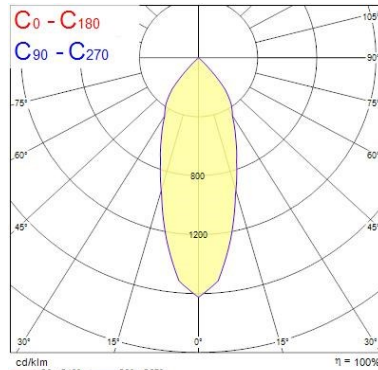

Myriad V - Housing only MYRIAD HOUSING 2700K DALI EM 2057924

Packaging outer width (cm)	15.0
Packaging outer depth (cm)	17.5

PHOTOMETRY

Distance [m]	Cone diameter [m]	E_v(0°) E_v(C0)	E_v(18.5°) E_v(C270)
0.5	0.33	5141 2002	
1.0	0.67	1285 500	
1.5	1.00	571 245	
2.0	1.34	321 130	
2.5	1.67	206 85	
3.0	2.01	143 61	

Distance [m] Cone diameter [m] Illuminance [lx]
C0 - C180 (Half beam angle: 37.0°)

Distance [m]	Cone diameter [m]	E_v(0°) E_v(C0)	E_v(18.5°) E_v(C270)
0.5	0.33	1787 705	
1.0	0.67	447 151	
1.5	1.00	199 85	
2.0	1.34	112 45	
2.5	1.67	71 31	
3.0	2.01	50 21	

Distance [m] Cone diameter [m] Illuminance [lx]
C0 - C180 (Half beam angle: 37.0°)

TECHNICAL DRAWINGS