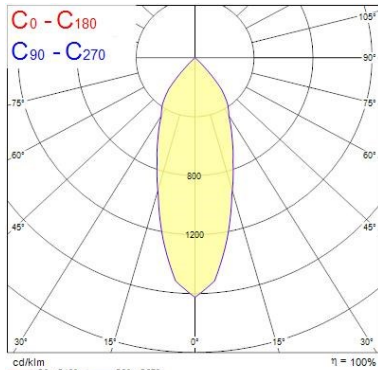

Myriad V - Housing only MYRIAD HOUSING 2700K DALI EM 2057924

Packaging outer width (cm)	15.0
Packaging outer depth (cm)	17.5

PHOTOMETRY

Distance [m]	Cone diameter [m]	E_v(0°) E_v(C0)	E_v(18.5°) E_v(C270)
0.5	0.33	5141 2002	
1.0	0.67	1285 500	
1.5	1.00	571 245	
2.0	1.34	321 130	
2.5	1.67	206 85	
3.0	2.01	143 61	

Distance [m] Cone diameter [m] Illuminance [lx]
C0 - C180 (Half beam angle: 37.0°)

Distance [m]	Cone diameter [m]	E_v(0°) E_v(C0)	E_v(18.5°) E_v(C270)
0.5	0.33	1787 705	
1.0	0.67	447 151	
1.5	1.00	199 85	
2.0	1.34	112 45	
2.5	1.67	71 31	
3.0	2.01	50 21	

Distance [m] Cone diameter [m] Illuminance [lx]
C0 - C180 (Half beam angle: 37.0°)

TECHNICAL DRAWINGS