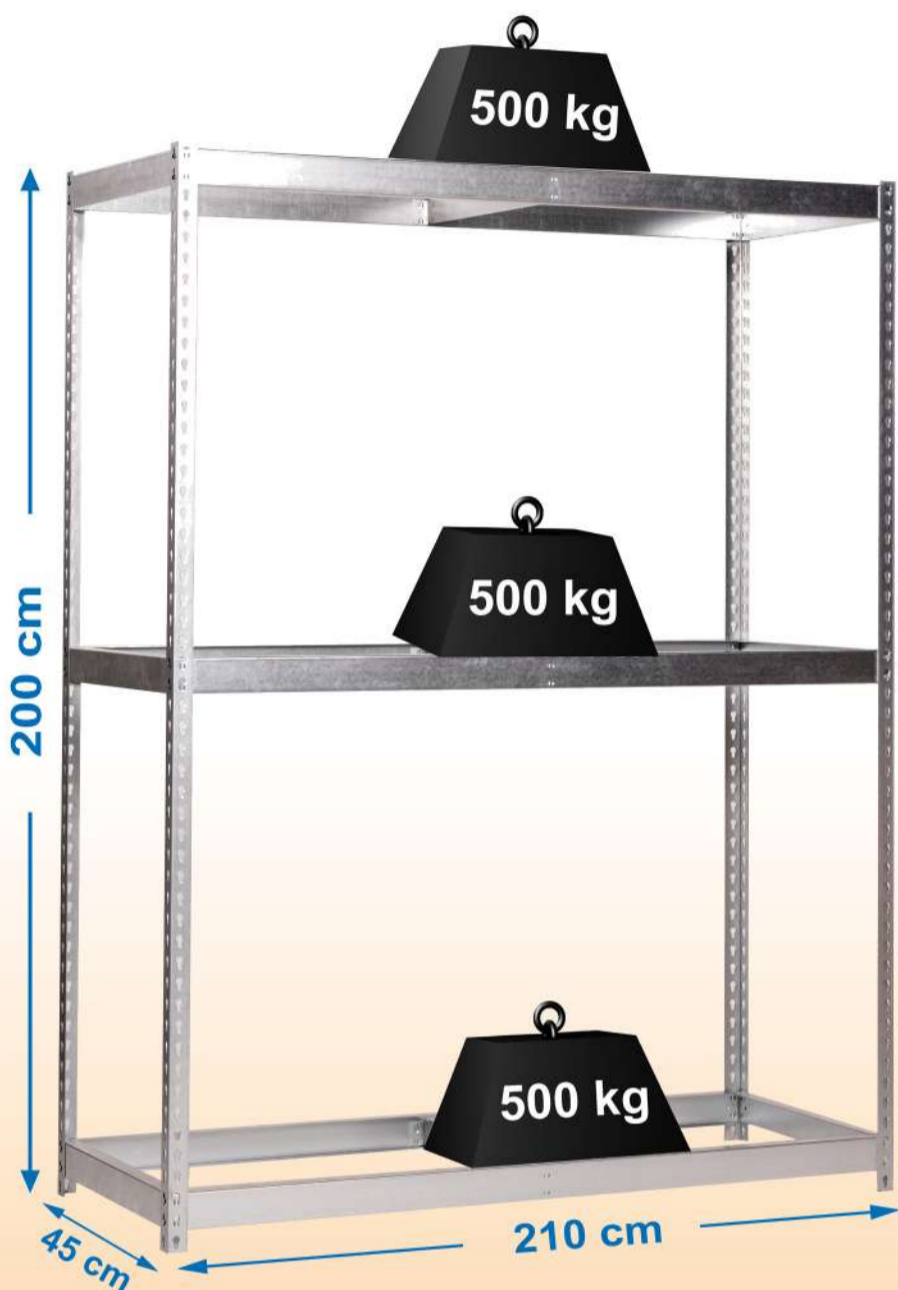

SIMONFORTE ST 2104-3

200 x 210 x 45 cm
78.7" x 82.6" x 17.7"

NOT INCLUDED:

www.simonrack.com

INSTRUCTIONS

STANDARD MOUNTING

On-line instructions: www.simonrack.com/instructions

LOGIN: 196003