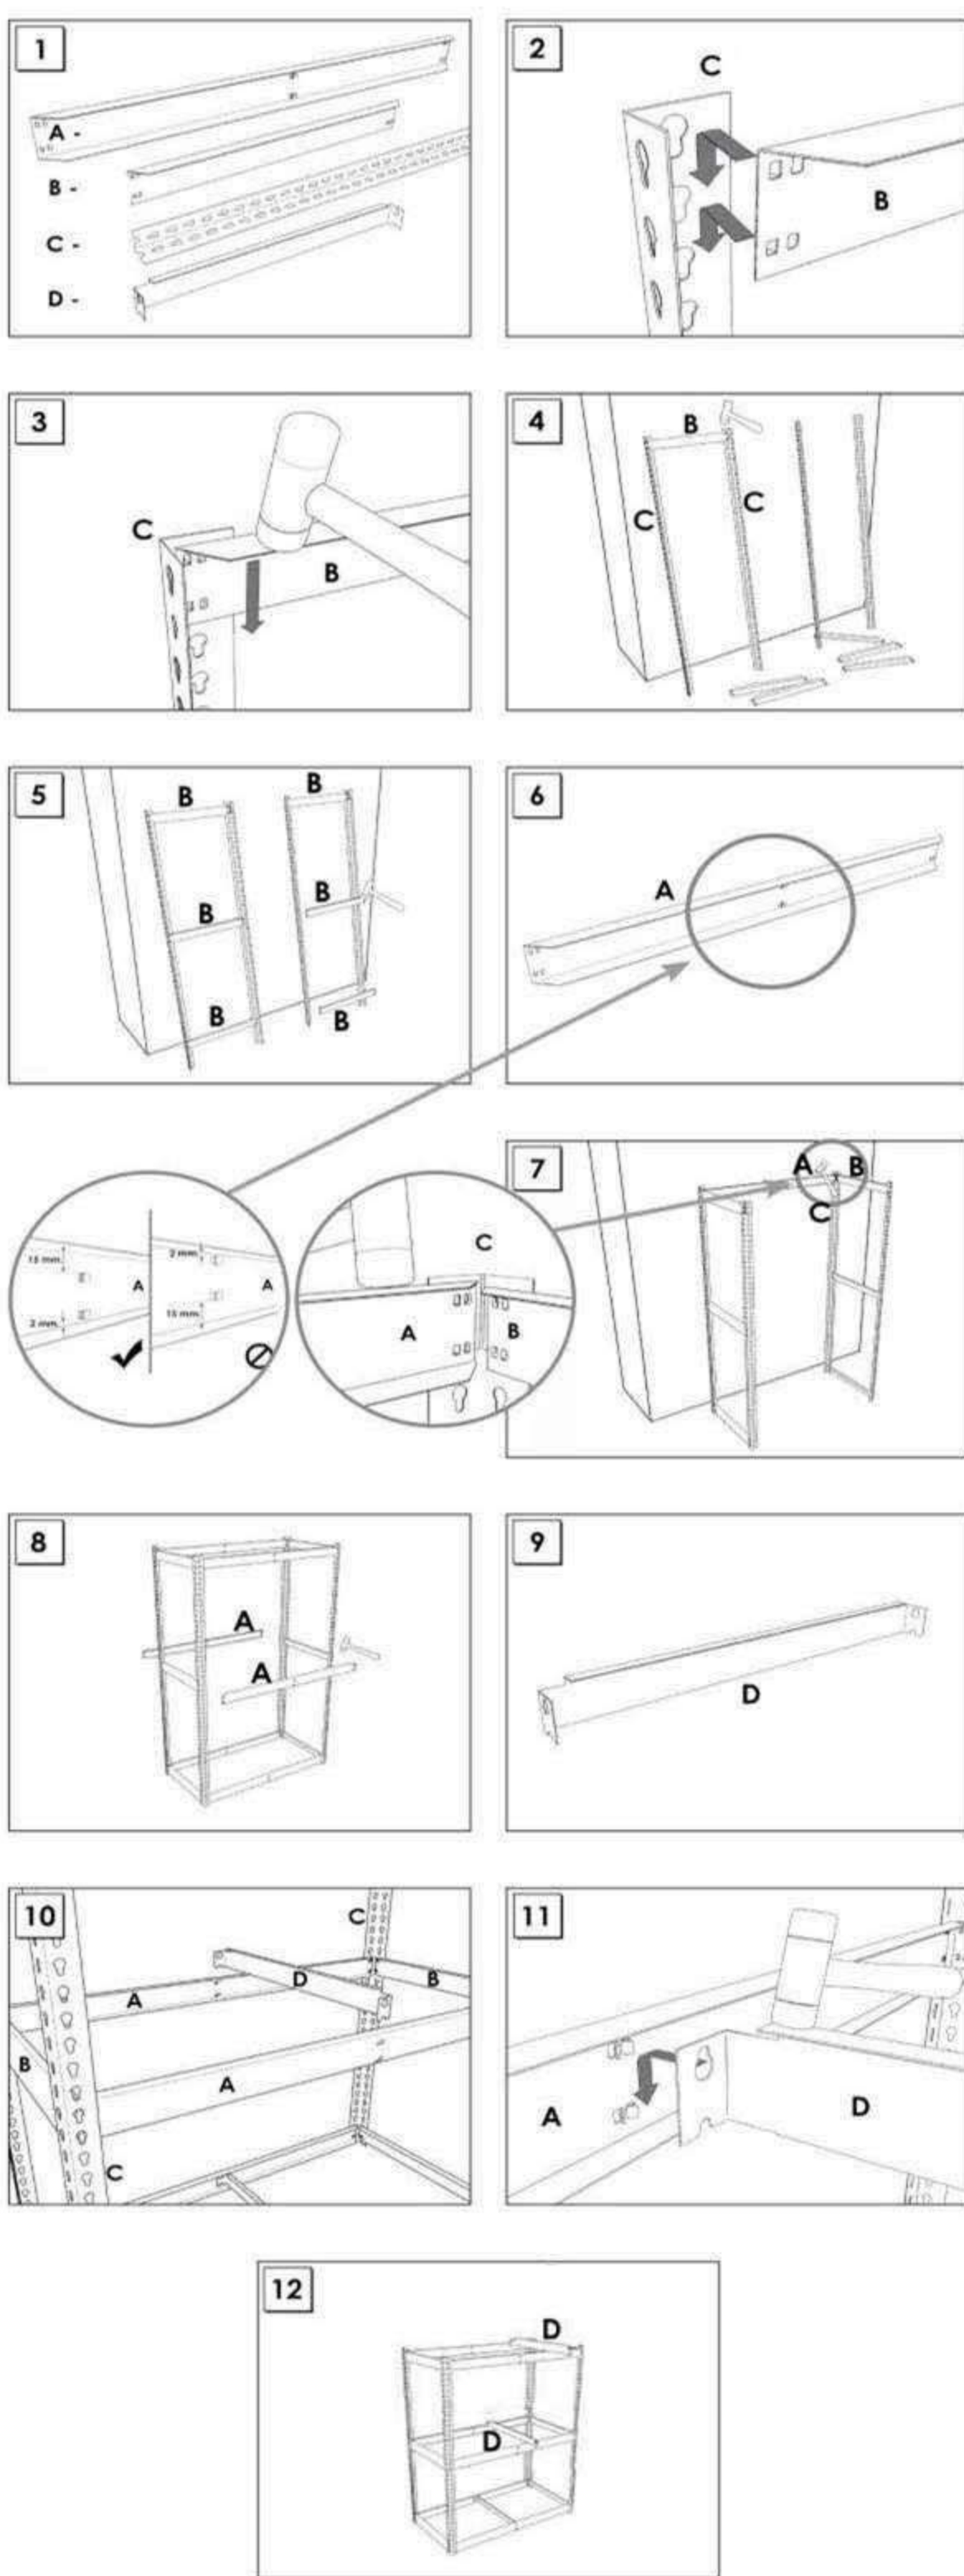

SIMONFORTE ST 2104-3

200 x 210 x 45 cm
78.7" x 82.6" x 17.7"

NOT INCLUDED:

www.simonrack.com

INSTRUCTIONS

STANDARD MOUNTING

On-line instructions: www.simonrack.com/instructions

LOGIN: 196003