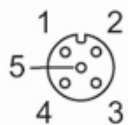

E11714

Wirable socket

SDOAH050MSSFKPG

Connection