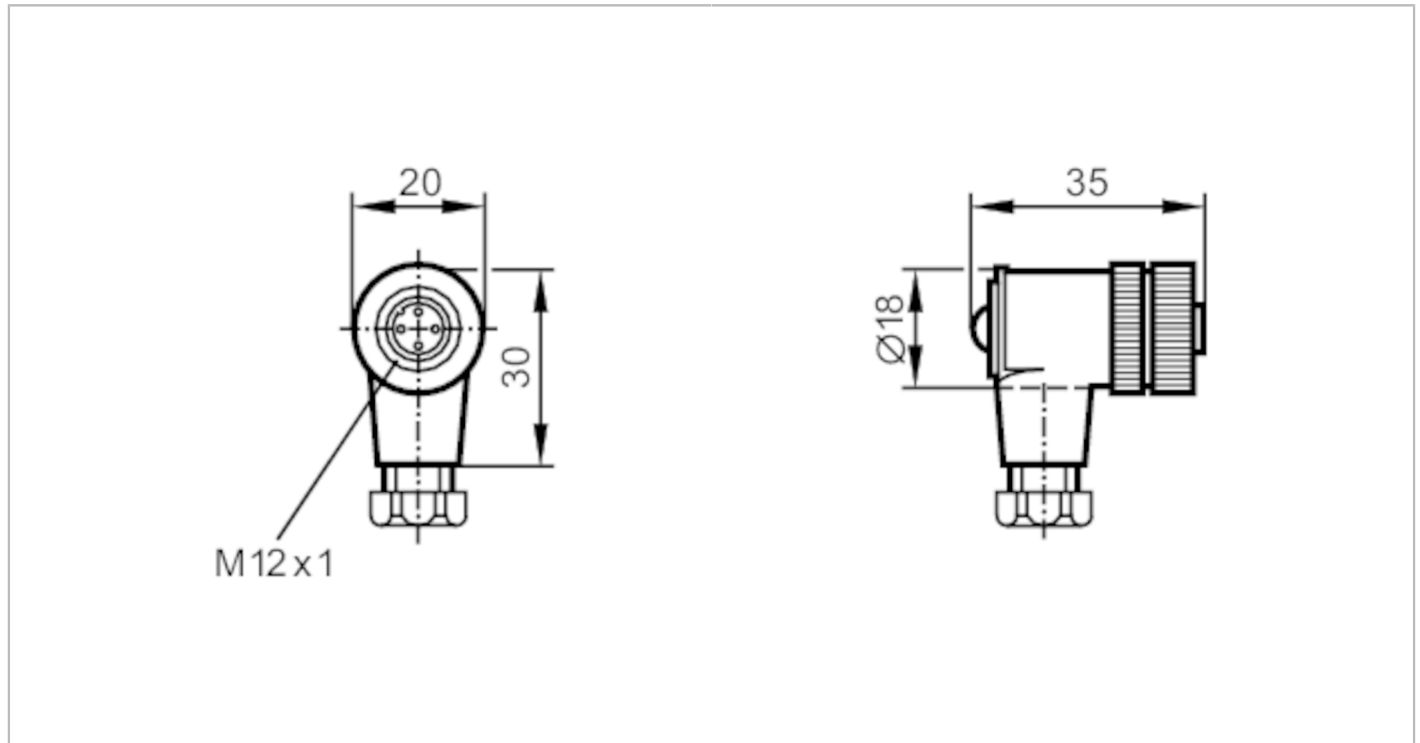

E11714

Wirable socket

SDOAH050MSSFKPG

Application	
Special feature	Free from silicone; Gold-plated contacts
Free from silicone	yes
Electrical data	
Operating voltage [V]	< 125 AC/DC
Max. current load total [A]	4; (...40 °C)
Operating conditions	
Ambient temperature [°C]	-25...100
Protection	IP 68
Mechanical data	
Weight [g]	30.9
Dimensions [mm]	35 x 20 x 30
Materials	PA
Material nut	brass, nickel-plated
Remarks	
Pack quantity	1 pcs.
Electrical connection	
screw terminals: ...0.75 mm ² ; Cable sheath: Ø 6...8 mm	
Electrical connection - socket	
Connector: 1 x M12, angled; Moulded body: PA; Locking: brass, nickel-plated; Contacts: gold-plated	