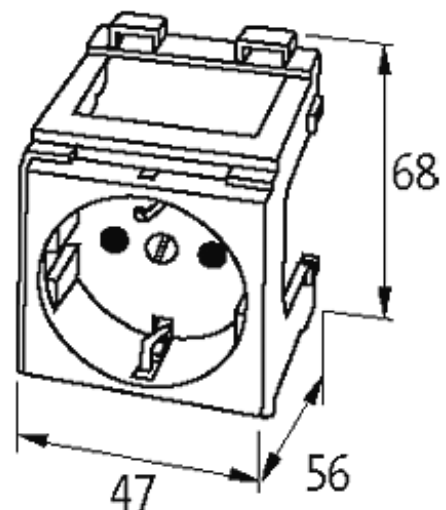

**MODLINK MSVD CABINET POWER OUTLETS**

Great Britain/BS 250V AC / 13 A

England (white)  
Screw terminals[Link to Product](#)**Illustration**

Product may differ from Image

**Approvals**

BS

**Technical Data**

Operating voltage	max. 250 V AC
-------------------	---------------

Operating current	max. 13 A
-------------------	-----------

**General data**

Mounting method	DIN-rail mountable (EN 60715)
-----------------	-------------------------------

Connection	Screw terminals: max. 2 × 4 mm <sup>2</sup>
------------	---

Dimensions H × W × D	68×47×56 mm
----------------------	-------------

**Commercial data**

country of origin	FR
-------------------	----