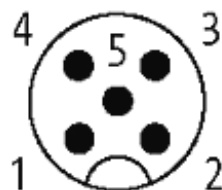

M12 MALE 0° / M12 FEMALE 90° SHIELDED

PUR 5X0.34 shielded GRAY, UL/CSA 0.6m

Male straight to female 90°
M12 - M12, 5-pole

Plastic housings with good resistance against chemicals and oils. The resistance to aggressive media should be individually tested for your application. Further details on request. Further cable lengths on request.

[Link to Product](#)

Illustration

Male

Female

Product may differ from Image