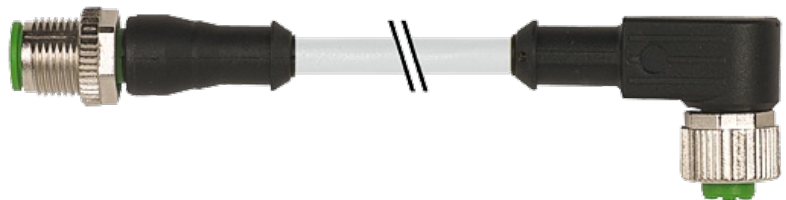

M12 MALE 0° / M12 FEMALE 90° SHIELDED

PUR 5X0.34 shielded GRAY, UL/CSA 0.6m

Male straight to female 90°
M12 - M12, 5-pole

Plastic housings with good resistance against chemicals and oils. The resistance to aggressive media should be individually tested for your application. Further details on request. Further cable lengths on request.

[Link to Product](#)

Illustration

Male

Female

Product may differ from Image