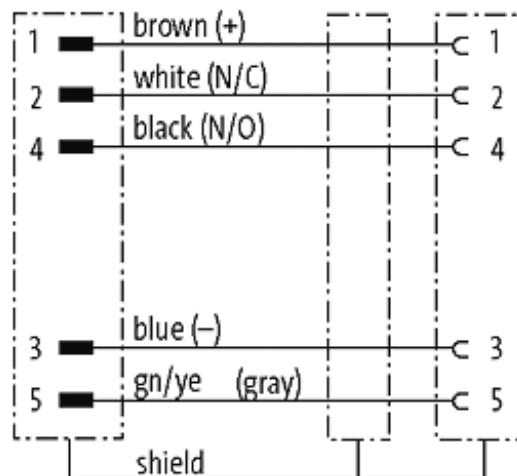

M12 MALE 0° / M12 FEMALE 90° SHIELDED

PUR 5X0.34 shielded GRAY, UL/CSA 0.6m

Male straight to female 90°
M12 - M12, 5-pole

Plastic housings with good resistance against chemicals and oils. The resistance to aggressive media should be individually tested for your application. Further details on request. Further cable lengths on request.

[Link to Product](#)

Illustration

Male

Female

Product may differ from Image