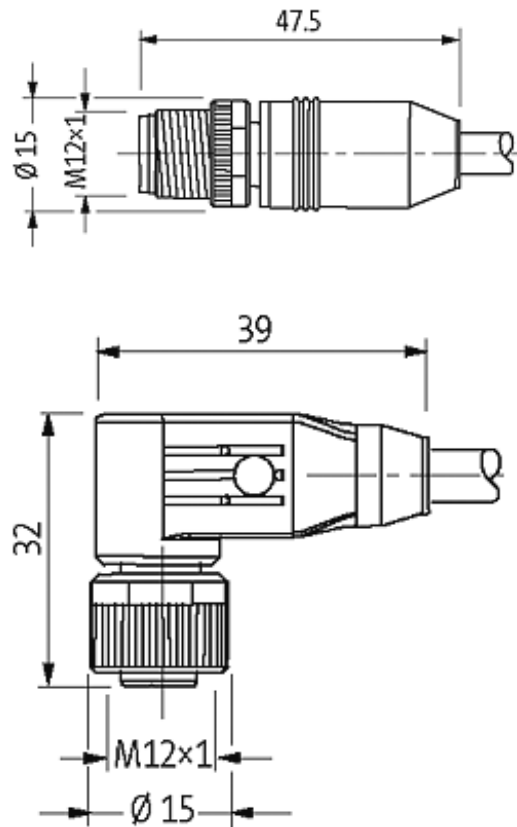

M12 MALE 0° / M12 FEMALE 90° SHIELDED

PUR 5X0.34 shielded GRAY, UL/CSA 0.6m

Male straight to female 90°
M12 - M12, 5-pole

Plastic housings with good resistance against chemicals and oils. The resistance to aggressive media should be individually tested for your application. Further details on request. Further cable lengths on request.

[Link to Product](#)

Illustration

Male

Female

Product may differ from Image