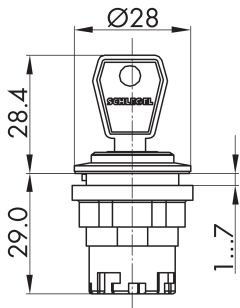

Key actuator head, maintained, charcoal JRSSA17E

Description: including two keys other lock types on request

Category: Key Switches (momentary/maintained)
 Series: RONDEX-JUWEL®
 Panel cut-out: Ø 22.3 mm
 Protection class: II (protective insulation)
 Degree of protection: IP65
 Switching function: maintained action
 Illumination: no
 With labelling option: no
 Front bezel: charcoal
 Shape: round

reddot award 2018
winner

Legend

- = Switching position
- > = Spring return
- = Key removable position