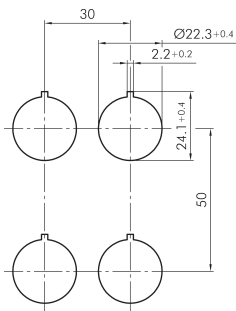

Key actuator head, maintained, charcoal JRSSA17E

Description: including two keys other lock types on request

Category: Key Switches (momentary/maintained)
 Series: RONDEX-JUWEL®
 Panel cut-out: Ø 22.3 mm
 Protection class: II (protective insulation)
 Degree of protection: IP65
 Switching function: maintained action
 Illumination: no
 With labelling option: no
 Front bezel: charcoal
 Shape: round

reddot award 2018
winner

Legend

- = Switching position
- > = Spring return
- = Key removable position