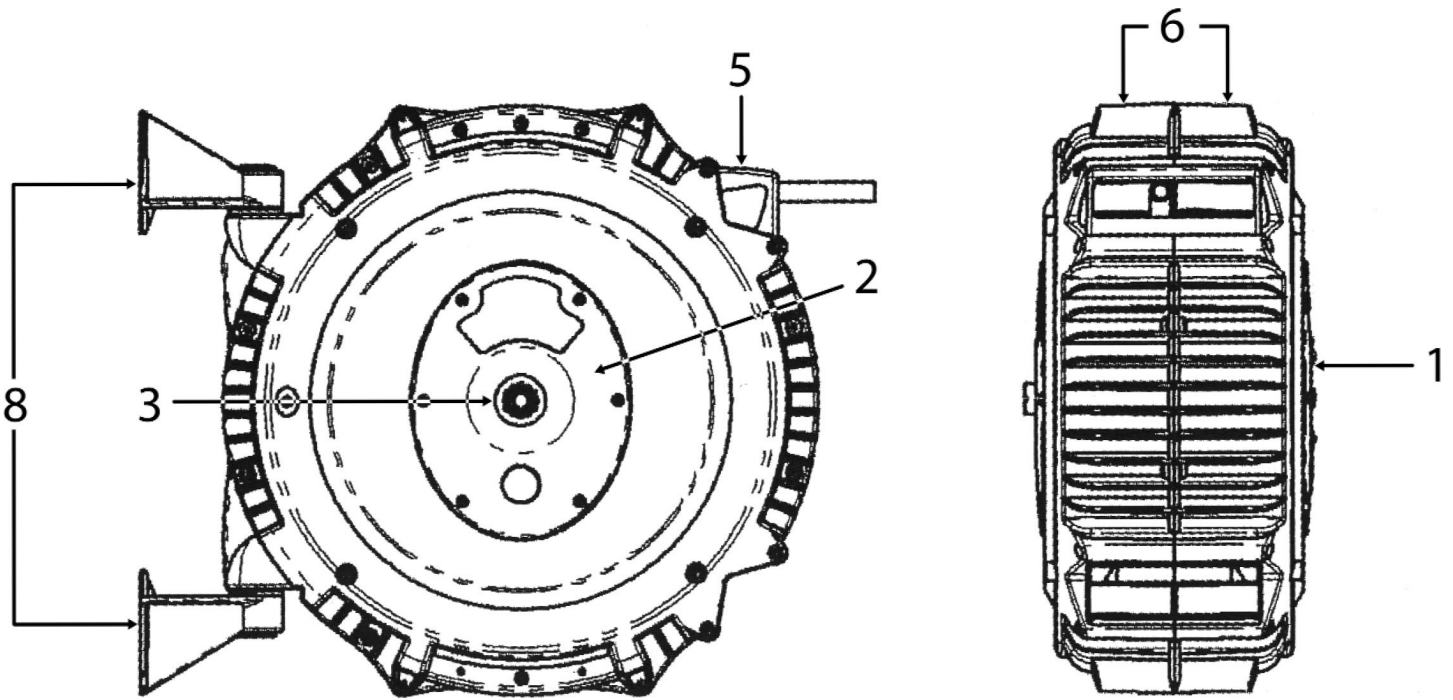

Parts Information:
**Retractable Water Hose Reel 18mtr 12mm
 ID PVC Hose**
Model No: RGH18.V2

Item	Part No.	Description
1	RGH18.V2-01	TENSION SIDE PLATE KIT (GREEN)
2	RGH18.V2-02	INLET SIDE PLATE (GREEN)
3	SA8812.03	SWIVEL ASSEMBLY
4	SA8812.04	O-RING SEALS (NOT SHOWN)
5	SA88.V5-05	MOUTH GUARD NYLON

Item	Part No.	Description
6	SA88.V5-06	OVAL OUTER CASE, BLUE (PAIR)
7	SA8812.07	HOSE BUMPER STOP (NOT SHOWN)
8	SA88.V5-08	MOUNTING BRACKETS (PAIR)
9	RGH18.V2-09	HOSE SPRING (NOT SHOWN)

NOTE: It is our policy to continually improve products and as such we reserve the right to alter data, specifications and component parts without prior notice.